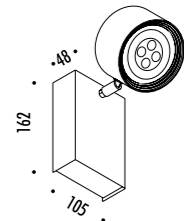

The sizes are expressed in millimeters.

DESIGN 2018
LAMPADA DA ESTERNO - METALLO
OUTDOOR LAMP - METAL

SPOT IP65

CE  IP65

1A3650300.27.20	BIANCO OPACO / MATT WHITE - 2700K	MAX 700 mA DC - 8,4 W LED
1A3650300.30.20	BIANCO OPACO / MATT WHITE - 3000K	2700K - 639 lm - CRI > 90 / 3000K - 639 lm - CRI > 90
1A3650400.27.20	NERO OPACO / MATT BLACK - 2700K	ORIENTABILE
1A3650400.30.20	NERO OPACO / MATT BLACK - 3000K	CONNETTORE DRIVER IP68 INCLUSO - DRIVER NON INCLUSO ADJUSTABLE DRIVER CONNECTOR IP68 INCLUDED - DRIVER NOT INCLUDED