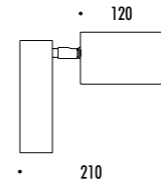

The sizes are expressed in millimeters.

DESIGN 2018
LAMPADA DA ESTERNO - METALLO
OUTDOOR LAMP - METAL

SPOT IP65

CE  IP65

1A3650300.27.20	BIANCO OPACO / MATT WHITE - 2700K	MAX 700 mA DC - 8,4 W LED
1A3650300.30.20	BIANCO OPACO / MATT WHITE - 3000K	2700K - 639 lm - CRI > 90 / 3000K - 639 lm - CRI > 90
1A3650400.27.20	NERO OPACO / MATT BLACK - 2700K	ORIENTABILE
1A3650400.30.20	NERO OPACO / MATT BLACK - 3000K	CONNETTORE DRIVER IP68 INCLUSO - DRIVER NON INCLUSO ADJUSTABLE DRIVER CONNECTOR IP68 INCLUDED - DRIVER NOT INCLUDED