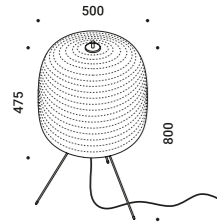

SHOJI OUTDOOR

Davide Groppi - Paola Lenti / 2013

Floor-Outdoor / Diffuse / Outdoor

Material Metal - PBT - Polycarbonate

Finish .00 Standard

Note Luminaire with black cable (5 m).

Apparecchio con cavo nero (5 m).

SHOJI

Max 18W - E27

100-240V - 50/60Hz

Bulb not included

ON/OFF

CE IP65

Standard - ON/OFF

|1A3640000.00.00 |

The sizes are expressed in millimeters.