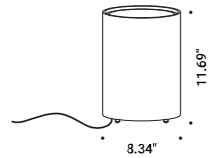

Finish .03 Matt White

Note Outdoor floor luminaire. Matt white diffuser. Black cable (196,85").

LENTA

Max 18W - E26

120V - 60Hz

ON/OFF

Bulb not included

IP65