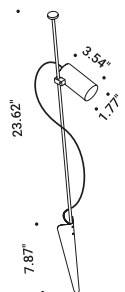

GRILLO

Daniele Sprega / 2012

A small luminous elf that you can install in your garden or inside a vase.
A thin stem stuck into the ground and a little adjustable LED projector.
For illuminating a flower, a plant or simply to accompany us along a path.
Lamp with spike.

GRILLO

Daniele Sprega / 2012

Floor / Direct / Outdoor

Material AISI 316L Stainless Steel - Metal

Finish .04 Matt Black

Note Outdoor lamp with spike. Adjustable in all directions. AISI 316L stainless steel stem. Black cable (196,85").

Not included

The sizes are expressed in inches.

Daniele Sprega / 2012

GRILLO

Optional accessories

Installation kits

Additional stem 39.37"

Not included