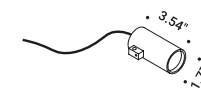

Additional stem 39.37"

Not included

Standard

AISI 316L stainless steel

1A3590000.00.00

Lighting modules

Additional LED head

Not included

Matt Black

24V DC - 4,2W

2700K - 262lm - CRI >90

1A3580403.27.20

24V DC - 4,2W

3000K - 282lm - CRI >90

1A3580403.30.20