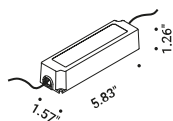

Compulsory accessories

Drivers

Driver

110-240V

24V/25W/IP67/ON/OFF

1Z1120620

Not included

The sizes are expressed in inches.

Daniele Sprega / 2012

GRILLO

Optional accessories

Installation kits