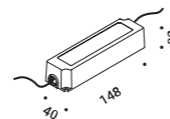

Matt Black - 3000K

1A3570400.27.20

1A3570400.30.20

Daniele Sprega / 2012

GRILLO

Compulsory accessories / Accessori obbligatori

Drivers / Alimentatori

Driver / Alimentatore		Not included
110-240V	24V/25W/IP67/ON/OFF	1Z1120620

Optional accessories / Accessori opzionali

Installation kits / Kit d'installazione

Driver connector IP68 / Connettore driver IP68		Included
1 Piece		1A1660000.00.00

Additional stem 1 m / Stelo supplementare 1 m		Not included
Standard	AISI 316L stainless steel	1A3590000.00.00