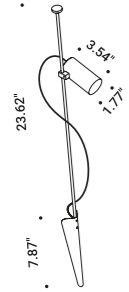

Floor luminaire with direct light for outdoor use.

A small luminous elf that you can install in your garden or inside a vase. For illuminating a flower, a plant or simply to accompany us along a path.

The stem is in AISI 316L stainless steel.
The spotlight is in matt black anodised aluminium and is adjustable in all directions.
Each stem can host one or two spotlights.
An additional spotlight can be purchased separately.
It is fixed in the ground with a stake.

The light source is LED with integrated module.
The electric cable is matt black and 196.85" long.
The driver is not included but is available as an accessory.

**GRILLO**

4,2W
24V DC
2700K - 262lm / 3000K - 282lm

Installation kits

Additional stem 39.37"		Not included
Standard	AISI 316L stainless steel	1A3590000.00.00

Lighting modules

Additional LED head		Not included
Matt Black	24V DC - 4,2W 2700K - 262lm - CRI >90	1A3580403.27.20
	24V DC - 4,2W 3000K - 282lm - CRI >90	1A3580403.30.20