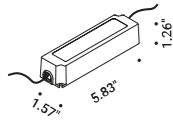

Compulsory accessories

Drivers