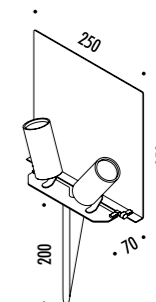

The sizes are expressed in millimeters.

DESIGN MAURIZIO MANCINI - 2012
OUTDOOR LAMP - METAL

BELLADINOTTE

IP67

1A3560008.27.20	STANDARD - 2700K	24 V DC - 2 x 3,2 W LED 2700K - 2 x 262 lm - CRI > 90 / 3000K - 2 x 282 lm - CRI > 90 MIRROR TOP - GREEN BACK SIDE - ADJUSTABLE DRIVER CONNECTOR IP68 INCLUDED - DRIVER NOT INCLUDED
1A3560008.30.20	STANDARD - 3000K	