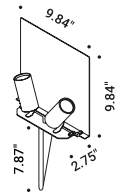

BELLADINOTTE

Maurizio Mancini / 2012

Floor-Outdoor / Indirect / Outdoor

Material Metal
Finish .00 Standard

Note Outdoor lamp with spike. Adjustable along the vertical axis. Plane with mirror finish. Matt green mirror finish rear plane. Black cable (196,85").

The sizes are expressed in inches.