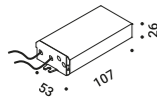

Compulsory accessories / Accessori obbligatori

Drivers / Alimentatori

Driver / Alimentatore	Not included
220-240V(100-127V) 350mA/17W(15W)/IP68/ON/OFF	1Z0240880

Optional accessories / Accessori opzionali

Installation kits / Kit d'installazione

Driver connector IP68 / Connettore driver IP68	Included
1 Piece	1A1660000.00.00

The sizes are expressed in millimeters.