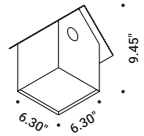

IMU

Omar Carraglia / 2013

Light has found a home.
A lamp designed to welcome, illuminating the entrance.

IMU

Omar Carraglia / 2013

Wall / Direct / Outdoor

Material Metal
Finish .00 Standard

Note Outdoor wall luminaire. Matt black body and matt red top cover. Red hole light.