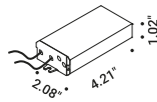

Compulsory accessories

Drivers

Driver			Not included
100-240V	350mA/16W/IP67/ON/OFF	1Z1120130	

The sizes are expressed in inches.