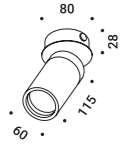

# TRICK TRACK

/ 2016

Wall-Ceiling / Direct / Indoor

**Material** Metal  
**Finish** **.03** Matt White **.04** Matt Black

**Note** Adjustable luminaire - White finish luminaire with white cable and black finish luminaire with black cable (2 m) - Maximum 20 connectable luminaires.

*Apparecchio orientabile con cavo bianco per la finitura bianca e cavo nero per la finitura nera (2 m) - Collegabili max 20 apparecchi.*