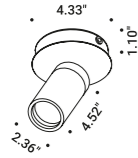

The rose is in textured matt black or matt white painted steel.
The spotlight is in textured matt black or matt white painted aluminium and steel.
Connects max 20 lamps.

It requires an GU10 LED bulb, which is not included.
The electric cable is matt white or matt black and is 78.74" long.

Finish

.03 Matt White

.04 Matt Black

Custom finish available on request.

TRICK TRACK

/ 2016

TRICK TRACK

Max 10W - GU10