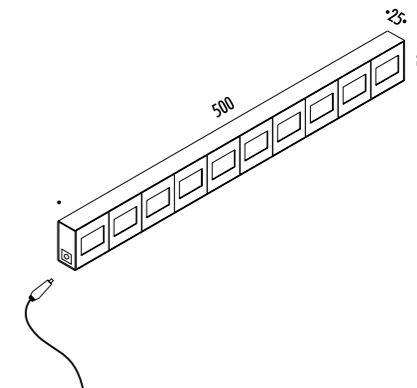

The sizes are expressed in millimeters.

DESIGN ALESSANDRA DALLAGIOVANNA - DAVIDE GROPPI - 2010
WALL LAMP - METAL - POLYCARBONATE

FILM

IP20

1A3410008.00.20	STANDARD	5 V DC - 3 W LED WHITE LUMINOUS MODULE WITH SLOWLY FLASHING LIGHT - BLACK FIXING STRUCTURE CUSTOMIZABLE IMAGES - IMAGES NOT INCLUDED MODULES CONNECTOR INCLUDED ELECTRONIC TRANSFORMER NOT INCLUDED
-----------------	----------	---

ACCESSORIES

1Z0000088	STANDARD	POWER SUPPLY INPUT 110-240 V - 50/60 Hz - OUTPUT 5 V DC - 2A - 10 W - IP20
1Z0280880	STANDARD	USB TO JACK 2.1 BLACK CABLE / 0,9 m