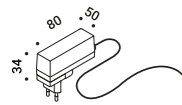

Finish

.00 Standard

FILM
 3W
 5V DC
 Driver not included
 ON/OFF
 CE IP20

Standard - ON/OFF	1A3410000.00.00
-------------------	-----------------

Compulsory accessories / Accessori obbligatori

Drivers / Alimentatori