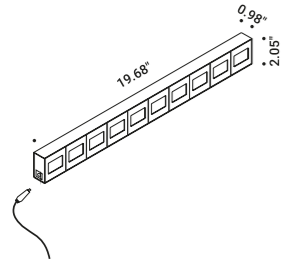

FILM
3W
5V DC
Driver not included
ON/OFF

Standard - ON/OFF	1A3410003.00.00

Compulsory accessories

Drivers

Driver with plug		Not included
Matt Black	Input 110-240V - 50/60Hz Output 5V DC - 15W - IP40	1Z1470180

Driver		Not included
100-240V	5V/17,5W/IP20/ON/OFF	1Z1120180