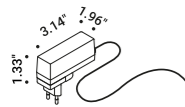

Finish

.00 Standard

FILM
 3W
 5V DC
 Driver not included
 ON/OFF

Standard - ON/OFF	1A3410003.00.00
-------------------	-----------------

Compulsory accessories

Drivers

Driver with plug		Not included
Matt Black	Input 110-240V - 50/60Hz Output 5V DC - 15W - IP40	1Z1470180