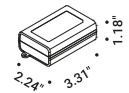

Driver		Not included
100-240V	5V/17,5W/IP20/ON/OFF	1Z1120180