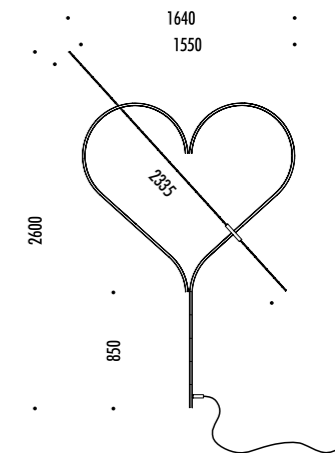

The sizes are expressed in millimeters.

DESIGN DAVIDE GROPPI - 2019
WALL LAMP - ABS - METAL

RAIL

IP20

1A3400008.30.20	STANDARD - 3000K	24 V DC - 22 W LED - 2000 lm - CRI > 90 BLACK RAILS DRIVER NOT INCLUDED

ACCESSORIES

1Z1120620	STANDARD	REMOTE DRIVER INPUT 110-240 V - 50/60 Hz - OUTPUT 24 V DC - 25 W - IP67 NOT DIMMABLE

RAIL - INSTALLATION WITH POWER SUPPLY KIT