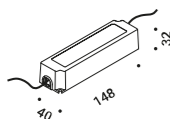

Optional accessories

Drivers

Driver		Not included
110-240V	24V/25W/IP67/ON/OFF	1Z1120620