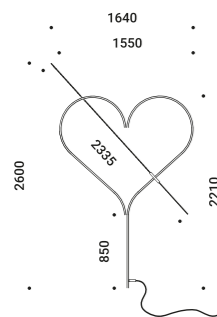

RAIL

Daide Groppi / 2019

A ready-made project to design the space with a sense of irony and weightlessness. The tracks of an electric train can be used to draw a heart, but also to conduct electricity. Rail is the boundary between usefulness and show, between art and design.

RAIL

Davide Groppi / 2019

Wall / Direct / Indoor

Material ABS - Metal
Finish .00 Standard

Note Wall luminaire. Matt black modular tracks. Dimmer on the cable.
Black cable.

RAIL
22W
24V DC
3000K - 2000lm
CRI >90
Driver not included
◆ IP20