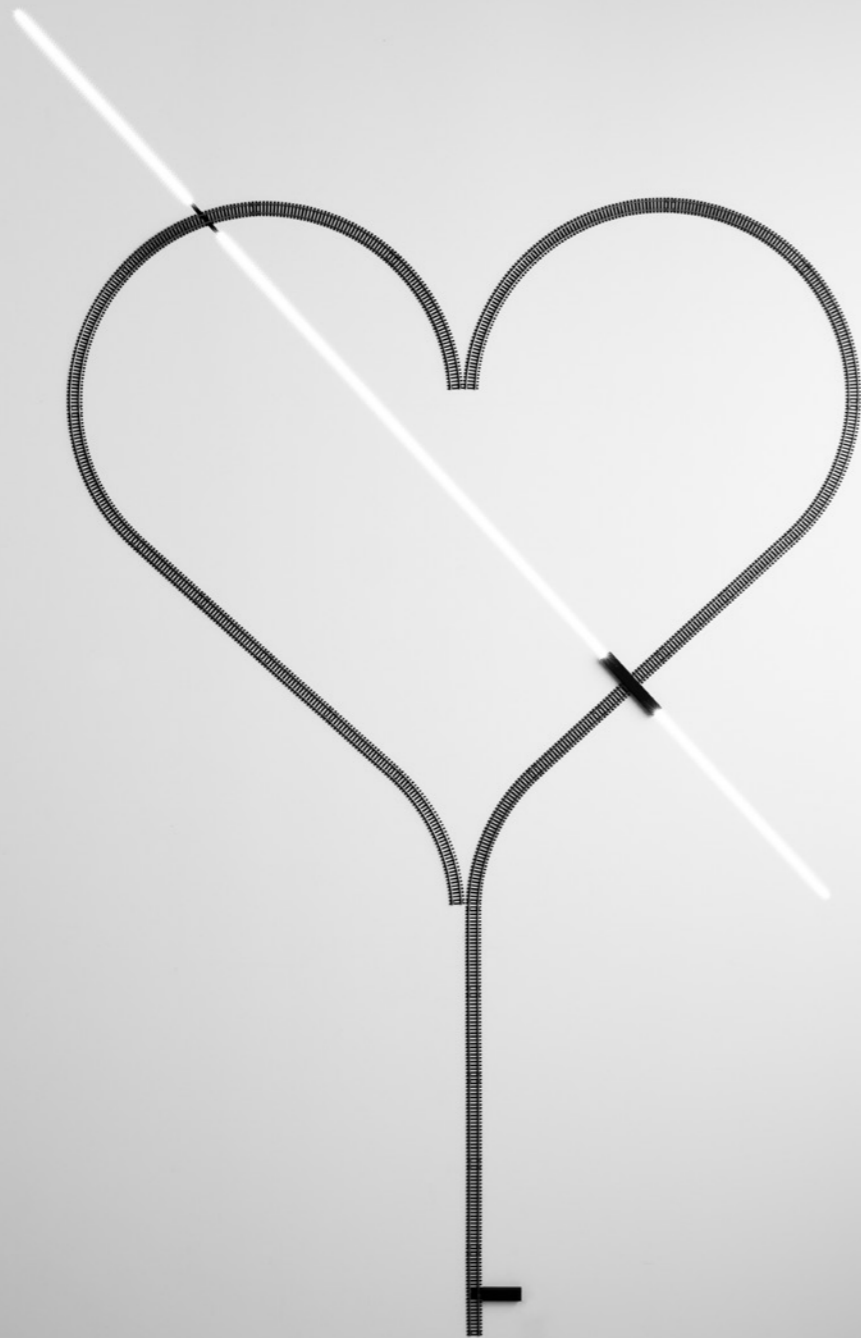

RAIL

Daide Groppi / 2019

A ready-made project to design the space with a sense of irony and weightlessness. The tracks of an electric train can be used to draw a heart, but also to conduct electricity. Rail is the boundary between usefulness and show, between art and design.

RAIL

Davide Groppi / 2019

Wall / Direct / Indoor

Material ABS - Metal
Finish .00 Standard

Note Wall luminaire. Matt black modular tracks. Dimmer on the cable.
Black cable.

RAIL
22W
24V DC
3000K - 2000lm
CRI >90
Driver not included
◆ IP20