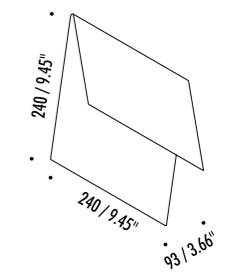

The sizes are expressed in millimeters / inches.

DESIGN 967 DESIGN - 2013  
WALL LAMP - METAL

FOLDER

1A3350303.27.03	MATT WHITE - 2700K - 1-10 V	120 V - 60 Hz - 20 W LED 2700K - 397 lm - CRI > 80 / 3000K - 415 lm - CRI > 80
1A3350303.30.03	MATT WHITE - 3000K - 1-10 V	