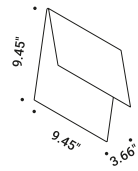

Note Wall luminaire.

FOLDER

20W

120V - 60Hz

2700K - 397lm / 3000K - 415lm

CRI >80

Driver integrated

1-10V