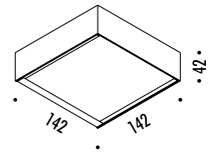

The sizes are expressed in millimeters.

DESIGN DAVIDE GROPPI - ALBERTO ZATTIN - 2001
WALL LAMP - METAL - GLASS

TOAST

IP20  0.5 m

1A3290108.00.00	POLISHED CHROME - ON/OFF	220 V - 50 Hz - MAX 100 W - R7s BULB NOT INCLUDED
1A3290308.00.00	MATT WHITE - ON/OFF	
1A3290408.00.00	MATT BLACK - ON/OFF	
1A3290808.00.00	BRUSHED BRASS - ON/OFF	
1A3291408.00.00	BRUSHED CHROME - ON/OFF	