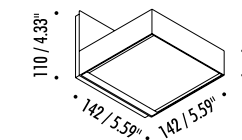

The sizes are expressed in millimeters / inches.

DESIGN DAVIDE GROPPI - ALBERTO ZATTIN - 2011
WALL LAMP - METAL - GLASS

UL certification pending

TOAST LED

1A3280103.27.00	POLISHED CHROME - 2700K - ON/OFF	120 V - 60 Hz - 12 W LED 2700K - 743 lm - CRI > 90 3000K - 743 lm - CRI > 90 WHITE WALL BACK PLATE
1A3280103.30.00	POLISHED CHROME - 3000K - ON/OFF	
1A3280303.27.00	MATT WHITE - 2700K - ON/OFF	
1A3280303.30.00	MATT WHITE - 3000K - ON/OFF	
1A3280403.27.00	MATT BLACK - 2700K - ON/OFF	
1A3280403.30.00	MATT BLACK - 3000K - ON/OFF	
1A3280803.27.00	BRUSHED BRASS - 2700K - ON/OFF	
1A3280803.30.00	BRUSHED BRASS - 3000K - ON/OFF	
1A3281403.27.00	BRUSHED CHROME - 2700K - ON/OFF	
1A3281403.30.00	BRUSHED CHROME - 3000K - ON/OFF	

DESIGN DAVIDE GROPPI - ALBERTO ZATTIN - 2001
WALL LAMP - METAL - GLASS

UL certification pending

TOAST

1A3290103.00.00	POLISHED CHROME - ON/OFF	120 V - 60 Hz - MAX 100 W - R7s WHITE WALL BACK PLATE BULB NOT INCLUDED
1A3290303.00.00	MATT WHITE - ON/OFF	
1A3290403.00.00	MATT BLACK - ON/OFF	
1A3290803.00.00	BRUSHED BRASS - ON/OFF	
1A3291403.00.00	BRUSHED CHROME - ON/OFF	