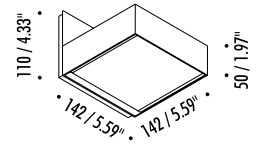

The sizes are expressed in millimeters / inches.

DESIGN DAVIDE GROPPI - ALBERTO ZATTIN - 2011
WALL LAMP - METAL - GLASS

UL certification pending

TOAST LED

1A3280103.27.00	POLISHED CHROME - 2700K - ON/OFF	120 V - 60 Hz - 12 W LED 2700K - 743 lm - CRI > 90 3000K - 743 lm - CRI > 90 WHITE WALL BACK PLATE
1A3280103.30.00	POLISHED CHROME - 3000K - ON/OFF	
1A3280303.27.00	MATT WHITE - 2700K - ON/OFF	
1A3280303.30.00	MATT WHITE - 3000K - ON/OFF	
1A3280403.27.00	MATT BLACK - 2700K - ON/OFF	
1A3280403.30.00	MATT BLACK - 3000K - ON/OFF	
1A3280803.27.00	BRUSHED BRASS - 2700K - ON/OFF	
1A3280803.30.00	BRUSHED BRASS - 3000K - ON/OFF	
1A3281403.27.00	BRUSHED CHROME - 2700K - ON/OFF	
1A3281403.30.00	BRUSHED CHROME - 3000K - ON/OFF	

DESIGN DAVIDE GROPPI - ALBERTO ZATTIN - 2001
WALL LAMP - METAL - GLASS

UL certification pending

TOAST

1A3290103.00.00	POLISHED CHROME - ON/OFF	120 V - 60 Hz - MAX 100 W - R7s WHITE WALL BACK PLATE BULB NOT INCLUDED
1A3290303.00.00	MATT WHITE - ON/OFF	
1A3290403.00.00	MATT BLACK - ON/OFF	
1A3290803.00.00	BRUSHED BRASS - ON/OFF	
1A3291403.00.00	BRUSHED CHROME - ON/OFF	