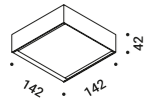

TOAST

Davide Groppi - Alberto Zattin / 2001

Wall / Diffuse / Indoor

Material	Glass - Metal			
Finish	.01 Polished Chrome	.03 Matt White	.04 Matt Black	.08 Brushed Brass
	.14 Brushed Chrome			
Note	Wall luminaire. Dual emission.		<i>Apparecchio illuminante da parete. Doppia emissione.</i>	

TOAST

Max 100W - R7s
100-240V - 50/60Hz
ON/OFF
Bulb not included
CE IP20 $\varnothing$ 0,5m

Polished Chrome - ON/OFF
Matt White - ON/OFF
Matt Black - ON/OFF
Brushed Brass - ON/OFF
Brushed Chrome - ON/OFF

1A3290100.00.00
1A3290300.00.00
1A3290400.00.00
1A3290800.00.00
1A3291400.00.00