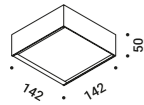

TOAST LED

12W
100-240V - 50/60Hz
2700K - 743lm / 3000K - 743lm
CRI >90
Driver integrated
ON/OFF
CE IP20

Polished Chrome - 2700K - ON/OFF
Polished Chrome - 3000K - ON/OFF
Matt White - 2700K - ON/OFF
Matt White - 3000K - ON/OFF
Matt Black - 2700K - ON/OFF
Matt Black - 3000K - ON/OFF
Brushed Brass - 2700K - ON/OFF
Brushed Brass - 3000K - ON/OFF
Brushed Chrome - 2700K - ON/OFF
Brushed Chrome - 3000K - ON/OFF

1A3280100.27.00
1A3280100.30.00
1A3280300.27.00
1A3280300.30.00
1A3280400.27.00
1A3280400.30.00
1A3280800.27.00
1A3280800.30.00
1A3281400.27.00
1A3281400.30.00

Optional accessories / Accessori opzionali

Bulbs / Lampadine

LED - R7s COB - 78 mm

220-240V - 4W - 330°
3000K - 450lm - CRI >80
Energy Efficiency E

1Y0000138

Not included

The sizes are expressed in millimeters.