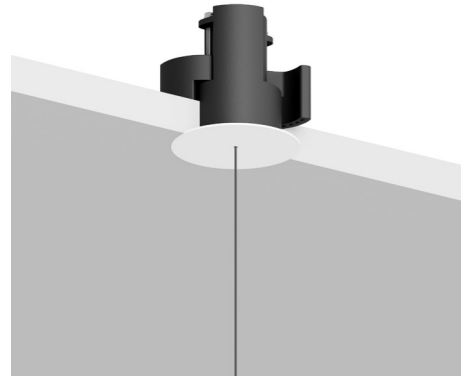

SUSPENSION KITS

Recessed suspension kit

Suspension kit for 0.49" plasterboard
Plasterboard cut-out Ø 1.73"
Minimum space for mounting 2.76"

Magnetic fixing

Version	Use	Product reference	Finish	Code
Recessed suspension kit.01	For suspension cables	REFLEX S 1 REFLEX S 2 SHANGHAI 1 SHANGHAI 2 SOTTILE 1 SOTTILE 1 DE SOTTILE 2 SOTTILE 2 DE	Matt White	1X0000300.01.00
			Matt Black	1X0000400.01.00
Recessed suspension kit.02	For electrical cables	MAGIA	Matt White	1X0000300.02.00
			Matt Black	1X0000400.02.00
Recessed suspension kit.03	For suspension cables	MASAI 1 MASAI 2	Matt White	1X0000300.03.00
			Matt Black	1X0000400.03.00
Recessed suspension kit.04	For electrical cables	ASINTOTO REFLEX S 2 SHANGHAI 2 SOTTILE 2 SOTTILE 2 DE	Matt White	1X0000300.04.00
			Matt Black	1X0000400.04.00
Recessed suspension kit.05	For electrical cables	LOUIS XIV 2 SOTTOSOPRA 2	Matt White	1X0000300.05.00
			Matt Black	1X0000400.05.00