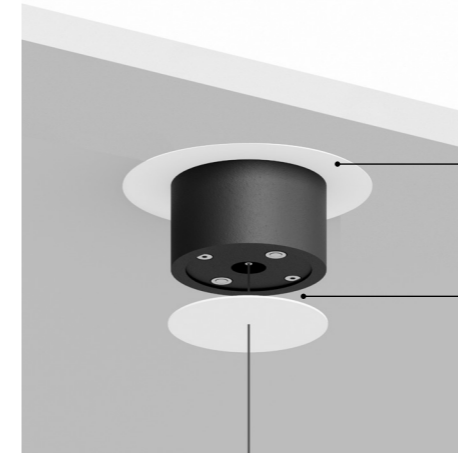

SUSPENSION KITS

Ceiling suspension kit

Back plate

Magnetic fixing

Version	Use	Product reference	Finish	Code
Ceiling suspension kit.01	For suspension cables	REFLEX S 1 REFLEX S 2 SHANGHAI 1 SHANGHAI 2 SOTTILE 1 SOTTILE 1 DE SOTTILE 2 SOTTILE 2 DE	Matt White	1X0010300.01.00
			Matt Black	1X0010400.01.00
Ceiling suspension kit.02	For electrical cables	MAGIA	Matt White	1X0010300.02.00
			Matt Black	1X0010400.02.00
Ceiling suspension kit.03	For suspension cables	MASAI 1 MASAI 2	Matt White	1X0010300.03.00
			Matt Black	1X0010400.03.00
Ceiling suspension kit.04	For electrical cables	ASINTOTO REFLEX S 2 SHANGHAI 2 SOTTILE 2 SOTTILE 2 DE	Matt White	1X0010300.04.00
			Matt Black	1X0010400.04.00
Back plate			Matt White	1X0050300.01.00