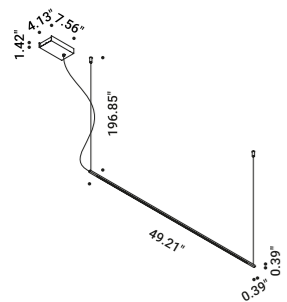

SHANGHAI

Davide Groppi / 2013

The smallest possible shape.
A suspended luminous segment.
Beautiful by itself or in composition.
Suitable for working area or kitchen.

Luminaire designed also to be powered by ENDLESS conductive tape.

Suspension / Direct / Indoor

Material Metal - Methacrylate
Finish .03 Matt White .08 Brushed Brass

Note Suspension luminaire. Matt white rose. AISI 304 stainless steel suspension cables. Transparent cable. Possibility for the luminaire to be powered by ENDLESS conductive tape and by dedicated voltage/current (Max 48V DC - Max 150W - Max 4A). SHANGHAI 2: version with power cable only and without rose.