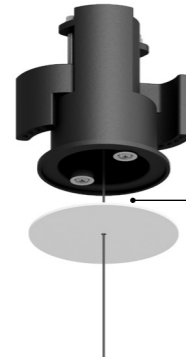

SUSPENSION KITS

Recessed suspension kit

Suspension kit for 0.49" plasterboard
Plasterboard cut-out Ø 1.73"
Minimum space for mounting 2.76"

Magnetic fixing

Version	Use	Product reference	Finish	Code
Recessed suspension kit.01	For suspension cables	REFLEX S 1 REFLEX S 2 SHANGHAI 1 SHANGHAI 2 SOTTILE 1 SOTTILE 1 DE SOTTILE 2 SOTTILE 2 DE	Matt White	1X0000300.01.00
			Matt Black	1X0000400.01.00
Recessed suspension kit.02	For electrical cables	MAGIA	Matt White	1X0000300.02.00
			Matt Black	1X0000400.02.00
Recessed suspension kit.03	For suspension cables	MASAI 1 MASAI 2	Matt White	1X0000300.03.00
			Matt Black	1X0000400.03.00
Recessed suspension kit.04	For electrical cables	ASINTOTO REFLEX S 2 SHANGHAI 2 SOTTILE 2 SOTTILE 2 DE	Matt White	1X0000300.04.00
			Matt Black	1X0000400.04.00
Recessed suspension kit.05	For electrical cables	LOUIS XIV 2 SOTTOSOPRA 2	Matt White	1X0000300.05.00
			Matt Black	1X0000400.05.00