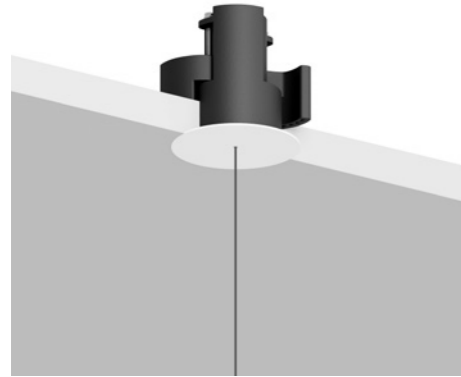

SUSPENSION KITS

Recessed suspension kit

Suspension kit for 0.49" plasterboard
Plasterboard cut-out Ø 1.73"
Minimum space for mounting 2.76"

Magnetic fixing

Version	Use	Product reference	Finish	Code
Recessed suspension kit 01	For suspension cables	SHANGHAI 1	Matt White	1X0000300.01.00
		SHANGHAI 2 SOTTILE 1 SOTTILE 1 DE SOTTILE 2 SOTTILE 2 DE	Matt Black	1X0000400.01.00
Recessed suspension kit 02	For electrical cables	MAGIA	Matt White	1X0000300.02.00
			Matt Black	1X0000400.02.00
Recessed suspension kit 03	For suspension cables	MASAI 1	Matt White	1X0000300.03.00
		MASAI 2 REFLEX S 1 REFLEX S 2	Matt Black	1X0000400.03.00
Recessed suspension kit 04	For electrical cables	ASINTOTO REFLEX S 2	Matt White	1X0000300.04.00
		SHANGHAI 2 SOTTILE 2 SOTTILE 2 DE	Matt Black	1X0000400.04.00
Recessed suspension kit 05	For electrical cables	LOUIS XIV 2	Matt White	1X0000300.05.00
		SOTTOSOPRA 2	Matt Black	1X0000400.05.00
Recessed suspension kit 07	For electrical cables	CATHODE 2	Matt White	1X0000300.07.00
		LED IS MORE 2 MISS 2	Matt Black	1X0000400.07.00