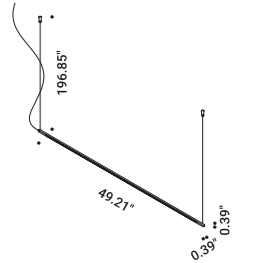

SHANGHAI 2

Remote driver version
13W
24V DC
2700K - 592lm / 3000K - 619lm
CRI >90
Driver not included

Matt White - 2700K
Matt White - 3000K
Brushed Brass - 2700K
Brushed Brass - 3000K

1A3260303.27.20
1A3260303.30.20
1A3260803.27.20
1A3260803.30.20

Compulsory accessories

Suspension kits

Recessed suspension kit for 0.49" plasterboard				Not included
Matt White	For electrical cables - 1 Piece Plasterboard cut-out Ø 1.73" Minimum space for mounting 2.76"	SHANGHAI 2	1X0000300.04.00	
Matt Black	For electrical cables - 1 Piece Plasterboard cut-out Ø 1.73" Minimum space for mounting 2.76"	SHANGHAI 2	1X0000400.04.00	

Ceiling suspension kit				Not included
Matt White	For electrical cables - 1 Piece	SHANGHAI 2	1X0010300.04.00	
Matt Black	For electrical cables - 1 Piece	SHANGHAI 2	1X0010400.04.00	

Wall adapter plate				Not included
Matt White	Optional for suspension cables only		1X0050300.01.00	

Drivers

Driver				Not included
220-240V(100-127V)	24V/22W(12W)/IP20/ON/OFF	SHANGHAI 2	1Z0240410	

Driver				Not included
120-277V	24V/60W/IP20/TRIAC - 1-10V	SHANGHAI 2	1Z2020040	

Dimming converter				Not included
Matt Black	DALI - PUSH - 0/1-10V - IP20	SHANGHAI 2	1Z2170020