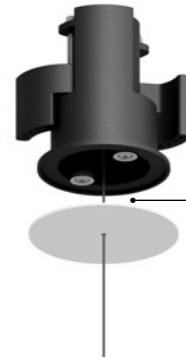

Optional accessories

Suspension kits

Sloped ceiling suspension hook		Not included
	Chrome plated - 1 Piece	1A0530000.00.00

Recessed suspension kit for 0.49" plasterboard		Not included
Matt White	For suspension cables - 1 Piece Plasterboard cut-out Ø 1.73" Minimum space for mounting 2.76"	1X0000300.01.00
Matt Black	For suspension cables - 1 Piece Plasterboard cut-out Ø 1.73" Minimum space for mounting 2.76"	1X0000400.01.00

Ceiling suspension kit		Not included
Matt White	For suspension cables - 1 Piece	1X0010300.01.00
Matt Black	For suspension cables - 1 Piece	1X0010400.01.00

SUSPENSION KITS

Recessed suspension kit

Suspension kit for 0.49" plasterboard
Plasterboard cut-out Ø 1.73"
Minimum space for mounting 2.76"