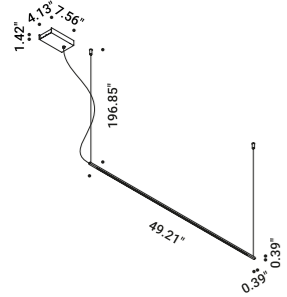

SHANGHAI

Davide Groppi / 2013

The smallest possible shape.

A suspended luminous segment.

Beautiful by itself or in composition.

Suitable for working area or kitchen.

Luminaire designed also to be powered by ENDLESS conductive tape.

Suspension / Direct / Indoor

Material Metal - Methacrylate
Finish .03 Matt White .08 Brushed Brass

Note Suspension luminaire. Matt white rose. AISI 304 stainless steel suspension cables. Transparent cable. SHANGHAI 2: version with power cable only and without rose. Possibility for the luminaire to be powered by ENDLESS conductive tape and by dedicated voltage/current (Max 48V DC - Max 150W - Max 4A).