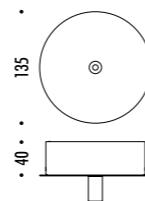

The sizes are expressed in millimeters.

DESIGN OMAR CARRAGLIA - 2015
SUSPENSION LAMP - METAL - BLOWN GLASS

CATHODE 1

IP20

CEILING ROSE

1A2980308.27.00	MATT WHITE - 2700K - ON/OFF	220 V - 50 Hz - 5,6 W LED 2700K - 264 lm - CRI > 90 / 3000K - 284 lm - CRI > 90
1A2980308.30.00	MATT WHITE - 3000K - ON/OFF	WHITE CEILING ROSE - WHITE CABLE OPTIONAL ACCESSORIES SUSPENSION KIT
1A2980808.27.00	BRUSHED BRASS - 2700K - ON/OFF	220 V - 50 Hz - 5,6 W LED 2700K - 264 lm - CRI > 90 / 3000K - 284 lm - CRI > 90
1A2980808.30.00	BRUSHED BRASS - 3000K - ON/OFF	BLACK CEILING ROSE - BLACK CABLE OPTIONAL ACCESSORIES SUSPENSION KIT

The sizes are expressed in millimeters.

DESIGN OMAR CARRAGLIA - 2015
SUSPENSION LAMP - METAL - BLOWN GLASS

CATHODE 2

IP20

CEILING ROSE

1A2990308.27.20	MATT WHITE - 2700K	MAX 350 mA DC - 4 W LED 2700K - 264 lm - CRI > 90 / 3000K - 284 lm - CRI > 90
1A2990308.30.20	MATT WHITE - 3000K	WHITE CEILING ROSE - WHITE CABLE
		INSTALLATION ON PLASTERBOARD WITH FLAT ROSE AND MAGNETIC FIXING
		COMPULSORY INSTALLATION KIT INCLUDED
		PLASTERBOARD CUT-OUT 85 x 97 mm - MINIMUM SPACE FOR MOUNTING 120 mm
		DRIVER NOT INCLUDED
1A2990808.27.20	BRUSHED BRASS - 2700K	MAX 350 mA DC - 4 W LED 2700K - 264 lm - CRI > 90 / 3000K - 284 lm - CRI > 90
1A2990808.30.20	BRUSHED BRASS - 3000K	BLACK CEILING ROSE - BLACK CABLE
		INSTALLATION ON PLASTERBOARD WITH FLAT ROSE AND MAGNETIC FIXING
		COMPULSORY INSTALLATION KIT INCLUDED
		PLASTERBOARD CUT-OUT 85 x 97 mm - MINIMUM SPACE FOR MOUNTING 120 mm
		DRIVER NOT INCLUDED