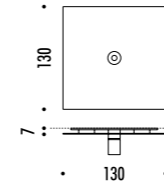

The sizes are expressed in millimeters.

DESIGN OMAR CARRAGLIA - 2015
SUSPENSION LAMP - METAL - BLOWN GLASS

CATHODE 1

IP20

CEILING ROSE

1A2980308.27.00	MATT WHITE - 2700K - ON/OFF	220 V - 50 Hz - 5,6 W LED 2700K - 264 lm - CRI > 90 / 3000K - 284 lm - CRI > 90
1A2980308.30.00	MATT WHITE - 3000K - ON/OFF	WHITE CEILING ROSE - WHITE CABLE OPTIONAL ACCESSORIES SUSPENSION KIT
1A2980808.27.00	BRUSHED BRASS - 2700K - ON/OFF	220 V - 50 Hz - 5,6 W LED 2700K - 264 lm - CRI > 90 / 3000K - 284 lm - CRI > 90
1A2980808.30.00	BRUSHED BRASS - 3000K - ON/OFF	BLACK CEILING ROSE - BLACK CABLE OPTIONAL ACCESSORIES SUSPENSION KIT

The sizes are expressed in millimeters.

DESIGN OMAR CARRAGLIA - 2015
SUSPENSION LAMP - METAL - BLOWN GLASS

CATHODE 2

IP20

CEILING ROSE

1A2990308.27.20	MATT WHITE - 2700K	MAX 350 mA DC - 4 W LED 2700K - 264 lm - CRI > 90 / 3000K - 284 lm - CRI > 90
1A2990308.30.20	MATT WHITE - 3000K	WHITE CEILING ROSE - WHITE CABLE
		INSTALLATION ON PLASTERBOARD WITH FLAT ROSE AND MAGNETIC FIXING
		COMPULSORY INSTALLATION KIT INCLUDED
		PLASTERBOARD CUT-OUT 85 x 97 mm - MINIMUM SPACE FOR MOUNTING 120 mm
		DRIVER NOT INCLUDED
1A2990808.27.20	BRUSHED BRASS - 2700K	MAX 350 mA DC - 4 W LED 2700K - 264 lm - CRI > 90 / 3000K - 284 lm - CRI > 90
1A2990808.30.20	BRUSHED BRASS - 3000K	BLACK CEILING ROSE - BLACK CABLE
		INSTALLATION ON PLASTERBOARD WITH FLAT ROSE AND MAGNETIC FIXING
		COMPULSORY INSTALLATION KIT INCLUDED
		PLASTERBOARD CUT-OUT 85 x 97 mm - MINIMUM SPACE FOR MOUNTING 120 mm
		DRIVER NOT INCLUDED