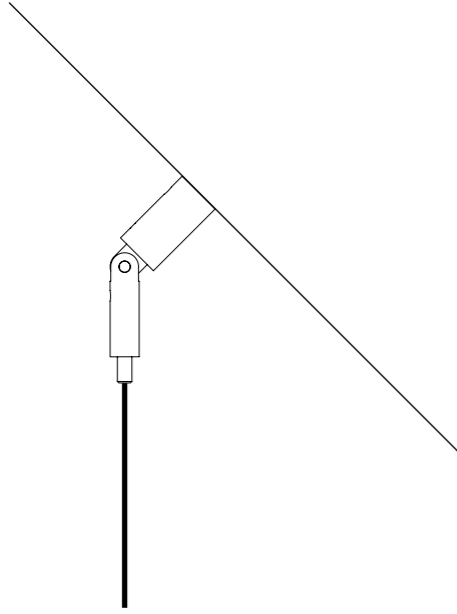

1A051000.00.00 - SLOPED CEILING FIXING KIT