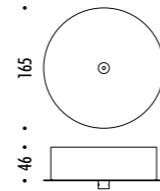

The sizes are expressed in millimeters.

DESIGN OMAR CARRAGLIA - 2015
SUSPENSION LAMP - METAL - BLOWN GLASS

CATHODE 1

IP20

CEILING ROSE

1A2980308.27.00	MATT WHITE - 2700K - ON/OFF	220 V - 50 Hz - 5,6 W LED 2700K - 264 lm - CRI > 90 / 3000K - 284 lm - CRI > 90
1A2980308.30.00	MATT WHITE - 3000K - ON/OFF	WHITE CEILING ROSE - WHITE CABLE OPTIONAL ACCESSORIES SUSPENSION KIT
1A2980808.27.00	BRUSHED BRASS - 2700K - ON/OFF	220 V - 50 Hz - 5,6 W LED 2700K - 264 lm - CRI > 90 / 3000K - 284 lm - CRI > 90
1A2980808.30.00	BRUSHED BRASS - 3000K - ON/OFF	BLACK CEILING ROSE - BLACK CABLE OPTIONAL ACCESSORIES SUSPENSION KIT

The sizes are expressed in millimeters.

DESIGN OMAR CARRAGLIA - 2015
SUSPENSION LAMP - METAL - BLOWN GLASS

CATHODE 2

IP20

CEILING ROSE

1A2990308.27.20	MATT WHITE - 2700K	MAX 350 mA DC - 4 W LED 2700K - 264 lm - CRI > 90 / 3000K - 284 lm - CRI > 90
1A2990308.30.20	MATT WHITE - 3000K	WHITE CEILING ROSE - WHITE CABLE
		INSTALLATION ON PLASTERBOARD WITH FLAT ROSE AND MAGNETIC FIXING
		COMPULSORY INSTALLATION KIT INCLUDED
		PLASTERBOARD CUT-OUT 85 x 97 mm - MINIMUM SPACE FOR MOUNTING 120 mm
		DRIVER NOT INCLUDED
1A2990808.27.20	BRUSHED BRASS - 2700K	MAX 350 mA DC - 4 W LED 2700K - 264 lm - CRI > 90 / 3000K - 284 lm - CRI > 90
1A2990808.30.20	BRUSHED BRASS - 3000K	BLACK CEILING ROSE - BLACK CABLE
		INSTALLATION ON PLASTERBOARD WITH FLAT ROSE AND MAGNETIC FIXING
		COMPULSORY INSTALLATION KIT INCLUDED
		PLASTERBOARD CUT-OUT 85 x 97 mm - MINIMUM SPACE FOR MOUNTING 120 mm
		DRIVER NOT INCLUDED