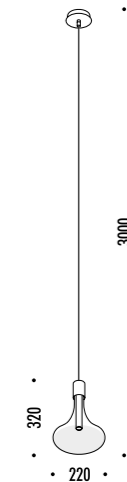

The sizes are expressed in millimeters.

DESIGN OMAR CARRAGLIA - 2015
SUSPENSION LAMP - METAL - BLOWN GLASS

CATHODE 1

IP20

CEILING ROSE

1A2980308.27.00	MATT WHITE - 2700K - ON/OFF	220 V - 50 Hz - 5,6 W LED 2700K - 264 lm - CRI > 90 / 3000K - 284 lm - CRI > 90
1A2980308.30.00	MATT WHITE - 3000K - ON/OFF	WHITE CEILING ROSE - WHITE CABLE OPTIONAL ACCESSORIES SUSPENSION KIT
1A2980808.27.00	BRUSHED BRASS - 2700K - ON/OFF	220 V - 50 Hz - 5,6 W LED 2700K - 264 lm - CRI > 90 / 3000K - 284 lm - CRI > 90
1A2980808.30.00	BRUSHED BRASS - 3000K - ON/OFF	BLACK CEILING ROSE - BLACK CABLE OPTIONAL ACCESSORIES SUSPENSION KIT

The sizes are expressed in millimeters.

DESIGN OMAR CARRAGLIA - 2015
SUSPENSION LAMP - METAL - BLOWN GLASS

CATHODE 2

IP20

CEILING ROSE

1A2990308.27.20	MATT WHITE - 2700K	MAX 350 mA DC - 4 W LED 2700K - 264 lm - CRI > 90 / 3000K - 284 lm - CRI > 90
1A2990308.30.20	MATT WHITE - 3000K	WHITE CEILING ROSE - WHITE CABLE
		INSTALLATION ON PLASTERBOARD WITH FLAT ROSE AND MAGNETIC FIXING
		COMPULSORY INSTALLATION KIT INCLUDED
		PLASTERBOARD CUT-OUT 85 x 97 mm - MINIMUM SPACE FOR MOUNTING 120 mm
		DRIVER NOT INCLUDED
1A2990808.27.20	BRUSHED BRASS - 2700K	MAX 350 mA DC - 4 W LED 2700K - 264 lm - CRI > 90 / 3000K - 284 lm - CRI > 90
1A2990808.30.20	BRUSHED BRASS - 3000K	BLACK CEILING ROSE - BLACK CABLE
		INSTALLATION ON PLASTERBOARD WITH FLAT ROSE AND MAGNETIC FIXING
		COMPULSORY INSTALLATION KIT INCLUDED
		PLASTERBOARD CUT-OUT 85 x 97 mm - MINIMUM SPACE FOR MOUNTING 120 mm
		DRIVER NOT INCLUDED