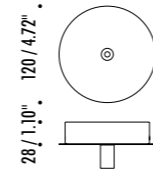

The sizes are expressed in millimeters / inches.

DESIGN OMAR CARRAGLIA - 2015
SUSPENSION LAMP - METAL - BLOWN GLASS

CATHODE 1

 ENDLESS SYSTEM VERSION AVAILABLE

CEILING ROSE

1A2980303.27.00	MATT WHITE - 2700K - ON/OFF	120 V - 60 Hz - 5,6 W LED
1A2980303.30.00	MATT WHITE - 3000K - ON/OFF	2700K - 286 lm - CRI > 90 / 3000K - 286 lm - CRI > 90
		WHITE CABLE - WHITE CEILING ROSE
1A2980803.27.00	BRUSHED BRASS - 2700K - ON/OFF	120 V - 60 Hz - 5,6 W LED
1A2980803.30.00	BRUSHED BRASS - 3000K - ON/OFF	2700K - 286 lm - CRI > 90 / 3000K - 286 lm - CRI > 90
		BLACK CABLE - BLACK CEILING ROSE

The sizes are expressed in millimeters / inches.

DESIGN OMAR CARRAGLIA - 2015
SUSPENSION LAMP - METAL - BLOWN GLASS

CATHODE 2

CEILING ROSE

1A2990303.27.00	MATT WHITE - 2700K - ON/OFF	MAX 350 mA DC - 4 W LED 2700K - 286 lm - CRI > 90 / 3000K - 286 lm - CRI > 90
1A2990303.30.00	MATT WHITE - 3000K - ON/OFF	WHITE CABLE - WHITE CEILING ROSE INSTALLATION ON PLASTERBOARD WITH FLAT ROSE AND MAGNETIC FIXING COMPULSORY INSTALLATION KIT INCLUDED PLASTERBOARD CUT-OUT 85 x 97 mm - MINIMUM SPACE FOR MOUNTING 120 mm INCLUDES INDEPENDENT DRIVER INPUT 100-240 V - 50/60 Hz
1A2990803.27.00	BRUSHED BRASS - 2700K - ON/OFF	MAX 350 mA DC - 4 W LED 2700K - 286 lm - CRI > 90 / 3000K - 286 lm - CRI > 90
1A2990803.30.00	BRUSHED BRASS - 3000K - ON/OFF	BLACK CABLE - BLACK CEILING ROSE INSTALLATION ON PLASTERBOARD WITH FLAT ROSE AND MAGNETIC FIXING COMPULSORY INSTALLATION KIT INCLUDED PLASTERBOARD CUT-OUT 85 x 97 mm - MINIMUM SPACE FOR MOUNTING 120 mm INCLUDES INDEPENDENT DRIVER INPUT 100-240 V - 50/60 Hz