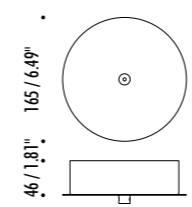

The sizes are expressed in millimeters / inches.

DESIGN OMAR CARRAGLIA - 2015
SUSPENSION LAMP - METAL - BLOWN GLASS

CATHODE 1

 ENDLESS SYSTEM VERSION AVAILABLE

CEILING ROSE

1A2980303.27.00	MATT WHITE - 2700K - ON/OFF	120 V - 60 Hz - 5,6 W LED
1A2980303.30.00	MATT WHITE - 3000K - ON/OFF	2700K - 286 lm - CRI > 90 / 3000K - 286 lm - CRI > 90
		WHITE CABLE - WHITE CEILING ROSE
1A2980803.27.00	BRUSHED BRASS - 2700K - ON/OFF	120 V - 60 Hz - 5,6 W LED
1A2980803.30.00	BRUSHED BRASS - 3000K - ON/OFF	2700K - 286 lm - CRI > 90 / 3000K - 286 lm - CRI > 90
		BLACK CABLE - BLACK CEILING ROSE

The sizes are expressed in millimeters / inches.

DESIGN OMAR CARRAGLIA - 2015
SUSPENSION LAMP - METAL - BLOWN GLASS

CATHODE 2

CEILING ROSE

1A2990303.27.00	MATT WHITE - 2700K - ON/OFF	MAX 350 mA DC - 4 W LED 2700K - 286 lm - CRI > 90 / 3000K - 286 lm - CRI > 90
1A2990303.30.00	MATT WHITE - 3000K - ON/OFF	WHITE CABLE - WHITE CEILING ROSE INSTALLATION ON PLASTERBOARD WITH FLAT ROSE AND MAGNETIC FIXING COMPULSORY INSTALLATION KIT INCLUDED PLASTERBOARD CUT-OUT 85 x 97 mm - MINIMUM SPACE FOR MOUNTING 120 mm INCLUDES INDEPENDENT DRIVER INPUT 100-240 V - 50/60 Hz
1A2990803.27.00	BRUSHED BRASS - 2700K - ON/OFF	MAX 350 mA DC - 4 W LED 2700K - 286 lm - CRI > 90 / 3000K - 286 lm - CRI > 90
1A2990803.30.00	BRUSHED BRASS - 3000K - ON/OFF	BLACK CABLE - BLACK CEILING ROSE INSTALLATION ON PLASTERBOARD WITH FLAT ROSE AND MAGNETIC FIXING COMPULSORY INSTALLATION KIT INCLUDED PLASTERBOARD CUT-OUT 85 x 97 mm - MINIMUM SPACE FOR MOUNTING 120 mm INCLUDES INDEPENDENT DRIVER INPUT 100-240 V - 50/60 Hz