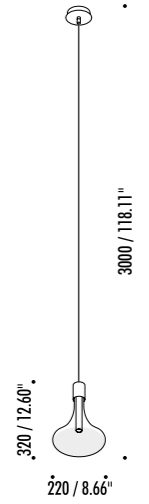

The sizes are expressed in millimeters / inches.

DESIGN OMAR CARRAGLIA - 2015
SUSPENSION LAMP - METAL - BLOWN GLASS

CATHODE 1

 ENDLESS SYSTEM VERSION AVAILABLE

CEILING ROSE

1A2980303.27.00	MATT WHITE - 2700K - ON/OFF	120 V - 60 Hz - 5,6 W LED
1A2980303.30.00	MATT WHITE - 3000K - ON/OFF	2700K - 286 lm - CRI > 90 / 3000K - 286 lm - CRI > 90
		WHITE CABLE - WHITE CEILING ROSE
1A2980803.27.00	BRUSHED BRASS - 2700K - ON/OFF	120 V - 60 Hz - 5,6 W LED
1A2980803.30.00	BRUSHED BRASS - 3000K - ON/OFF	2700K - 286 lm - CRI > 90 / 3000K - 286 lm - CRI > 90
		BLACK CABLE - BLACK CEILING ROSE

The sizes are expressed in millimeters / inches.

DESIGN OMAR CARRAGLIA - 2015
SUSPENSION LAMP - METAL - BLOWN GLASS

CATHODE 2

CEILING ROSE

1A2990303.27.00	MATT WHITE - 2700K - ON/OFF	MAX 350 mA DC - 4 W LED 2700K - 286 lm - CRI > 90 / 3000K - 286 lm - CRI > 90
1A2990303.30.00	MATT WHITE - 3000K - ON/OFF	WHITE CABLE - WHITE CEILING ROSE INSTALLATION ON PLASTERBOARD WITH FLAT ROSE AND MAGNETIC FIXING COMPULSORY INSTALLATION KIT INCLUDED PLASTERBOARD CUT-OUT 85 x 97 mm - MINIMUM SPACE FOR MOUNTING 120 mm INCLUDES INDEPENDENT DRIVER INPUT 100-240 V - 50/60 Hz
1A2990803.27.00	BRUSHED BRASS - 2700K - ON/OFF	MAX 350 mA DC - 4 W LED 2700K - 286 lm - CRI > 90 / 3000K - 286 lm - CRI > 90
1A2990803.30.00	BRUSHED BRASS - 3000K - ON/OFF	BLACK CABLE - BLACK CEILING ROSE INSTALLATION ON PLASTERBOARD WITH FLAT ROSE AND MAGNETIC FIXING COMPULSORY INSTALLATION KIT INCLUDED PLASTERBOARD CUT-OUT 85 x 97 mm - MINIMUM SPACE FOR MOUNTING 120 mm INCLUDES INDEPENDENT DRIVER INPUT 100-240 V - 50/60 Hz