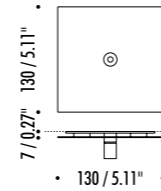

The sizes are expressed in millimeters / inches.

DESIGN OMAR CARRAGLIA - 2015
SUSPENSION LAMP - METAL - BLOWN GLASS

CATHODE 1

 ENDLESS SYSTEM VERSION AVAILABLE

CEILING ROSE

1A2980303.27.00	MATT WHITE - 2700K - ON/OFF	120 V - 60 Hz - 5,6 W LED
1A2980303.30.00	MATT WHITE - 3000K - ON/OFF	2700K - 286 lm - CRI > 90 / 3000K - 286 lm - CRI > 90
		WHITE CABLE - WHITE CEILING ROSE
1A2980803.27.00	BRUSHED BRASS - 2700K - ON/OFF	120 V - 60 Hz - 5,6 W LED
1A2980803.30.00	BRUSHED BRASS - 3000K - ON/OFF	2700K - 286 lm - CRI > 90 / 3000K - 286 lm - CRI > 90
		BLACK CABLE - BLACK CEILING ROSE

The sizes are expressed in millimeters / inches.

DESIGN OMAR CARRAGLIA - 2015
SUSPENSION LAMP - METAL - BLOWN GLASS

CATHODE 2

CEILING ROSE

1A2990303.27.00	MATT WHITE - 2700K - ON/OFF	MAX 350 mA DC - 4 W LED 2700K - 286 lm - CRI > 90 / 3000K - 286 lm - CRI > 90
1A2990303.30.00	MATT WHITE - 3000K - ON/OFF	WHITE CABLE - WHITE CEILING ROSE INSTALLATION ON PLASTERBOARD WITH FLAT ROSE AND MAGNETIC FIXING COMPULSORY INSTALLATION KIT INCLUDED PLASTERBOARD CUT-OUT 85 x 97 mm - MINIMUM SPACE FOR MOUNTING 120 mm INCLUDES INDEPENDENT DRIVER INPUT 100-240 V - 50/60 Hz
1A2990803.27.00	BRUSHED BRASS - 2700K - ON/OFF	MAX 350 mA DC - 4 W LED 2700K - 286 lm - CRI > 90 / 3000K - 286 lm - CRI > 90
1A2990803.30.00	BRUSHED BRASS - 3000K - ON/OFF	BLACK CABLE - BLACK CEILING ROSE INSTALLATION ON PLASTERBOARD WITH FLAT ROSE AND MAGNETIC FIXING COMPULSORY INSTALLATION KIT INCLUDED PLASTERBOARD CUT-OUT 85 x 97 mm - MINIMUM SPACE FOR MOUNTING 120 mm INCLUDES INDEPENDENT DRIVER INPUT 100-240 V - 50/60 Hz