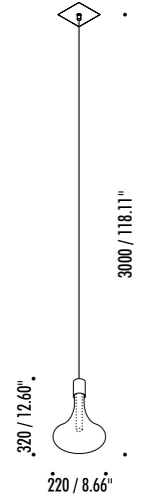

The sizes are expressed in millimeters / inches.

DESIGN OMAR CARRAGLIA - 2015
SUSPENSION LAMP - METAL - BLOWN GLASS

CATHODE 1

 ENDLESS SYSTEM VERSION AVAILABLE

CEILING ROSE

1A2980303.27.00	MATT WHITE - 2700K - ON/OFF	120 V - 60 Hz - 5,6 W LED
1A2980303.30.00	MATT WHITE - 3000K - ON/OFF	2700K - 286 lm - CRI > 90 / 3000K - 286 lm - CRI > 90
		WHITE CABLE - WHITE CEILING ROSE
1A2980803.27.00	BRUSHED BRASS - 2700K - ON/OFF	120 V - 60 Hz - 5,6 W LED
1A2980803.30.00	BRUSHED BRASS - 3000K - ON/OFF	2700K - 286 lm - CRI > 90 / 3000K - 286 lm - CRI > 90
		BLACK CABLE - BLACK CEILING ROSE

The sizes are expressed in millimeters / inches.

DESIGN OMAR CARRAGLIA - 2015
SUSPENSION LAMP - METAL - BLOWN GLASS

CATHODE 2

CEILING ROSE

1A2990303.27.00	MATT WHITE - 2700K - ON/OFF	MAX 350 mA DC - 4 W LED 2700K - 286 lm - CRI > 90 / 3000K - 286 lm - CRI > 90
1A2990303.30.00	MATT WHITE - 3000K - ON/OFF	WHITE CABLE - WHITE CEILING ROSE INSTALLATION ON PLASTERBOARD WITH FLAT ROSE AND MAGNETIC FIXING COMPULSORY INSTALLATION KIT INCLUDED PLASTERBOARD CUT-OUT 85 x 97 mm - MINIMUM SPACE FOR MOUNTING 120 mm INCLUDES INDEPENDENT DRIVER INPUT 100-240 V - 50/60 Hz
1A2990803.27.00	BRUSHED BRASS - 2700K - ON/OFF	MAX 350 mA DC - 4 W LED 2700K - 286 lm - CRI > 90 / 3000K - 286 lm - CRI > 90
1A2990803.30.00	BRUSHED BRASS - 3000K - ON/OFF	BLACK CABLE - BLACK CEILING ROSE INSTALLATION ON PLASTERBOARD WITH FLAT ROSE AND MAGNETIC FIXING COMPULSORY INSTALLATION KIT INCLUDED PLASTERBOARD CUT-OUT 85 x 97 mm - MINIMUM SPACE FOR MOUNTING 120 mm INCLUDES INDEPENDENT DRIVER INPUT 100-240 V - 50/60 Hz