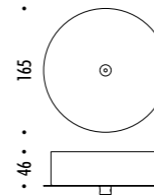

The sizes are expressed in millimeters.

DESIGN OMAR CARRAGLIA - 2006
LAMPADA A SOSPENSIONE - METALLO
SUSPENSION LAMP - METAL

MISS 1

 ENDLESS SYSTEM VERSION AVAILABLE

CE IP20

CEILING ROSE

1A2960300.27.00	BIANCO OPACO / MATT WHITE - 2700K - ON/OFF	100-240 V - 50/60 Hz - 5,6 W LED
1A2960300.30.00	BIANCO OPACO / MATT WHITE - 3000K - ON/OFF	2700K - 312 lm - CRI > 90 / 3000K - 312 lm - CRI > 90
1A2960400.27.00	NERO OPACO / MATT BLACK - 2700K - ON/OFF	CAVO BIANCO - ROSONE BIANCO
1A2960400.30.00	NERO OPACO / MATT BLACK - 3000K - ON/OFF	ACCESSORI OPZIONALI KIT SOSPENSIONE NON INCLUSI WHITE CABLE - WHITE CEILING ROSE OPTIONAL ACCESSORIES SUSPENSION KIT NOT INCLUDED
1A2960800.27.00	OTTONE SPAZZOLATO / BRUSHED BRASS - 2700K - ON/OFF	100-240 V - 50/60 Hz - 5,6 W LED
1A2960800.30.00	OTTONE SPAZZOLATO / BRUSHED BRASS - 3000K - ON/OFF	2700K - 312 lm - CRI > 90 / 3000K - 312 lm - CRI > 90
1A2962600.27.00	NERO OPACO TOTALE / MATT TOTAL BLACK - 2700K - ON/OFF	CAVO NERO - ROSONE NERO
1A2962600.30.00	NERO OPACO TOTALE / MATT TOTAL BLACK - 3000K - ON/OFF	ACCESSORI OPZIONALI KIT SOSPENSIONE NON INCLUSI BLACK CABLE - BLACK CEILING ROSE OPTIONAL ACCESSORIES SUSPENSION KIT NOT INCLUDED