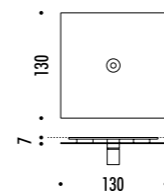

CE IP20

CEILING ROSE

1A2970300.27.00	BIANCO OPACO / MATT WHITE - 2700K - ON/OFF	MAX 350 mA DC - 4 W LED 2700K - 312 lm - CRI > 90 / 3000K - 312 lm - CRI > 90
1A2970300.30.00	BIANCO OPACO / MATT WHITE - 3000K - ON/OFF	CAVO BIANCO - ROSONE BIANCO
1A2970400.27.00	NERO OPACO / MATT BLACK - 2700K - ON/OFF	INSTALLAZIONE SU CARTONGESSO CON ROSONE PIANO E FISSAGGIO MAGNETICO KIT INSTALLAZIONE OBBLIGATORIO INCLUSO
1A2970400.30.00	NERO OPACO / MATT BLACK - 3000K - ON/OFF	DIMENSIONI TAGLIO CARTONGESSO 85 x 97 mm - SPAZIO MINIMO PER INCASSO 120 mm DRIVER INDIPENDENTE INCLUSO INPUT 100-240 V - 50/60 Hz
		WHITE CABLE - WHITE CEILING ROSE
		INSTALLATION ON PLASTERBOARD WITH FLAT ROSE AND MAGNETIC FIXING COMPULSORY INSTALLATION KIT INCLUDED
		PLASTERBOARD CUT-OUT 85 x 97 mm - MINIMUM SPACE FOR MOUNTING 120 mm INCLUDES INDEPENDENT DRIVER INPUT 100-240 V - 50/60 Hz
1A2970800.27.00	OTTONE SPAZZOLATO / BRUSHED BRASS - 2700K - ON/OFF	MAX 350 mA DC - 4 W LED 2700K - 312 lm - CRI > 90 / 3000K - 312 lm - CRI > 90
1A2970800.30.00	OTTONE SPAZZOLATO / BRUSHED BRASS - 3000K - ON/OFF	CAVO NERO - ROSONE NERO
1A2972600.27.00	NERO OPACO TOTALE / MATT TOTAL BLACK - 2700K - ON/OFF	INSTALLAZIONE SU CARTONGESSO CON ROSONE PIANO E FISSAGGIO MAGNETICO KIT INSTALLAZIONE OBBLIGATORIO INCLUSO
1A2972600.30.00	NERO OPACO TOTALE / MATT TOTAL BLACK - 3000K - ON/OFF	DIMENSIONI TAGLIO CARTONGESSO 85 x 97 mm - SPAZIO MINIMO PER INCASSO 120 mm DRIVER INDIPENDENTE INCLUSO INPUT 100-240 V - 50/60 Hz
		BLACK CABLE - BLACK CEILING ROSE
		INSTALLATION ON PLASTERBOARD WITH FLAT ROSE AND MAGNETIC FIXING COMPULSORY INSTALLATION KIT INCLUDED
		PLASTERBOARD CUT-OUT 85 x 97 mm - MINIMUM SPACE FOR MOUNTING 120 mm INCLUDES INDEPENDENT DRIVER INPUT 100-240 V - 50/60 Hz