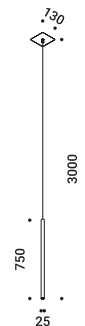

MISS 2

Remote driver version
4W
Max 350mA DC
2700K - 290lm / 3000K - 310lm
CRI >90
Driver not included

Matt White - 2700K
Matt White - 3000K
Matt Black - 2700K
Matt Black - 3000K
Brushed Brass - 2700K
Brushed Brass - 3000K
Total Black - 2700K
Total Black - 3000K

1A2970300.27.20
1A2970300.30.20
1A2970400.27.20
1A2970400.30.20
1A2970800.27.20
1A2970800.30.20
1A2972600.27.20
1A2972600.30.20