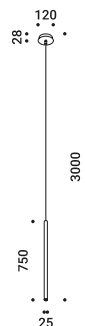

Suspension / Direct / Indoor

<b>Material</b>	Metal			
<b>Finish</b>	<b>.03</b> Matt White	<b>.04</b> Matt Black	<b>.08</b> Brushed Brass	<b>.26</b> Total Black
<b>Note</b>	Suspension luminaire. Matt white rose and white cable for the matt white and matt black finish. Matt black rose and black cable for the total black and brushed brass finish. Single rose for more than one lamp on request. MISS 2: plasterboard version with magnetic fixing flat rose. MISS ENDLESS: luminaire dedicated to ENDLESS system (Max 48V DC - Max 150W - Max 4A). It can be used, on the same circuit, with the ENDLESS models.			

**MISS 1**  
 Ceiling driver version  
 6W  
 110-240V - 50/60Hz  
 2700K - 290lm / 3000K - 310lm  
 CRI >90  
 Driver integrated  
 PUSH  
**CE IP20**

Matt White - 2700K - PUSH	1A2960300.27.04
Matt White - 3000K - PUSH	1A2960300.30.04
Matt Black - 2700K - PUSH	1A2960400.27.04
Matt Black - 3000K - PUSH	1A2960400.30.04
Brushed Brass - 2700K - PUSH	1A2960800.27.04
Brushed Brass - 3000K - PUSH	1A2960800.30.04
Total Black - 2700K - PUSH	1A2962600.27.04
Total Black - 3000K - PUSH	1A2962600.30.04

**MISS 1**  
 Ceiling driver version  
 6W  
 110-240V - 50/60Hz  
 2700K - 290lm / 3000K - 310lm  
 CRI >90  
 Driver integrated  
 TRIAC/IGBT  
**CE IP20**

Matt White - 2700K - TRIAC/IGBT	1A2960300.27.02
Matt White - 3000K - TRIAC/IGBT	1A2960300.30.02
Matt Black - 2700K - TRIAC/IGBT	1A2960400.27.02
Matt Black - 3000K - TRIAC/IGBT	1A2960400.30.02
Brushed Brass - 2700K - TRIAC/IGBT	1A2960800.27.02
Brushed Brass - 3000K - TRIAC/IGBT	1A2960800.30.02
Total Black - 2700K - TRIAC/IGBT	1A2962600.27.02
Total Black - 3000K - TRIAC/IGBT	1A2962600.30.02

1A2970300.27.20  
1A2970300.30.20  
1A2970400.27.20  
1A2970400.30.20  
1A2970800.27.20  
1A2970800.30.20  
1A2972600.27.20  
1A2972600.30.20

**MISS ENDLESS**

Endless version only  
5,5W - 0,14A  
48V DC - 50/60Hz  
2700K - 290lm / 3000K - 310lm  
CRI >90  
Driver not included  
See page ENDLESS