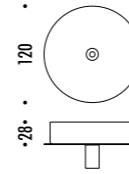

The sizes are expressed in millimeters.

DESIGN OMAR CARRAGLIA - 2006
LAMPADA A SOSPENSIONE - METALLO
SUSPENSION LAMP - METAL

MISS 1

 ENDLESS SYSTEM VERSION AVAILABLE

CE IP20

CEILING ROSE

1A2960300.27.00	BIANCO OPACO / MATT WHITE - 2700K - ON/OFF	100-240 V - 50/60 Hz - 5,6 W LED
1A2960300.30.00	BIANCO OPACO / MATT WHITE - 3000K - ON/OFF	2700K - 312 lm - CRI > 90 / 3000K - 312 lm - CRI > 90
1A2960400.27.00	NERO OPACO / MATT BLACK - 2700K - ON/OFF	CAVO BIANCO - ROSONE BIANCO
1A2960400.30.00	NERO OPACO / MATT BLACK - 3000K - ON/OFF	ACCESSORI OPZIONALI KIT SOSPENSIONE NON INCLUSI WHITE CABLE - WHITE CEILING ROSE OPTIONAL ACCESSORIES SUSPENSION KIT NOT INCLUDED
1A2960800.27.00	OTTONE SPAZZOLATO / BRUSHED BRASS - 2700K - ON/OFF	100-240 V - 50/60 Hz - 5,6 W LED
1A2960800.30.00	OTTONE SPAZZOLATO / BRUSHED BRASS - 3000K - ON/OFF	2700K - 312 lm - CRI > 90 / 3000K - 312 lm - CRI > 90
1A2962600.27.00	NERO OPACO TOTALE / MATT TOTAL BLACK - 2700K - ON/OFF	CAVO NERO - ROSONE NERO
1A2962600.30.00	NERO OPACO TOTALE / MATT TOTAL BLACK - 3000K - ON/OFF	ACCESSORI OPZIONALI KIT SOSPENSIONE NON INCLUSI BLACK CABLE - BLACK CEILING ROSE OPTIONAL ACCESSORIES SUSPENSION KIT NOT INCLUDED