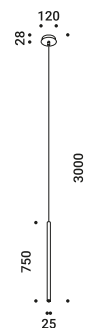

Suspension / Direct / Indoor

Material	Metal			
Finish	.03 Matt White	.04 Matt Black	.08 Brushed Brass	.26 Total Black
Note	Suspension luminaire. Matt white rose and white cable for the matt white and matt black finish. Matt black rose and black cable for the total black and brushed brass finish. Single rose for more than one lamp on request. MISS 2: plasterboard version with magnetic fixing flat rose. MISS ENDLESS: luminaire dedicated to ENDLESS system (Max 48V DC - Max 150W - Max 4A). It can be used, on the same circuit, with the ENDLESS models.			

Apparecchio illuminante a sospensione. Rosone bianco opaco e cavo bianco per la finitura bianco opaco e nero opaco. Rosone nero opaco e cavo nero per la finitura total black e ottone spazzolato. Rosone unico per più apparecchi su richiesta. MISS 2: versione per cartongesso con rosone piano a fissaggio magnetico. MISS ENDLESS: apparecchio illuminante dedicato al sistema ENDLESS (Max 48V DC - Max 150W - Max 4A) ed utilizzabile, sullo stesso circuito, con i modelli ENDLESS.

MISS 1
Ceiling driver version
5,6W
100-240V - 50/60Hz
2700K - 290lm / 3000K - 310lm
CRI >90
Driver integrated
ON/OFF
CE IP20

Matt White - 2700K - ON/OFF	1A2960300.27.00
Matt White - 3000K - ON/OFF	1A2960300.30.00
Matt Black - 2700K - ON/OFF	1A2960400.27.00
Matt Black - 3000K - ON/OFF	1A2960400.30.00
Brushed Brass - 2700K - ON/OFF	1A2960800.27.00
Brushed Brass - 3000K - ON/OFF	1A2960800.30.00
Total Black - 2700K - ON/OFF	1A2962600.27.00
Total Black - 3000K - ON/OFF	1A2962600.30.00