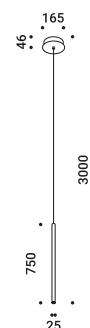

MISS 1
Ceiling driver version
6W
110-240V - 50/60Hz
2700K - 290lm / 3000K - 310lm
CRI >90
Driver integrated
TRIAC/IGBT
CE IP20

Matt White - 2700K - TRIAC/IGBT	1A2960300.27.02
Matt White - 3000K - TRIAC/IGBT	1A2960300.30.02
Matt Black - 2700K - TRIAC/IGBT	1A2960400.27.02
Matt Black - 3000K - TRIAC/IGBT	1A2960400.30.02
Brushed Brass - 2700K - TRIAC/IGBT	1A2960800.27.02
Brushed Brass - 3000K - TRIAC/IGBT	1A2960800.30.02
Total Black - 2700K - TRIAC/IGBT	1A2962600.27.02
Total Black - 3000K - TRIAC/IGBT	1A2962600.30.02