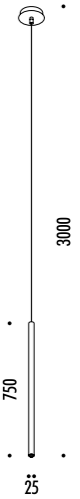

The sizes are expressed in millimeters.

DESIGN OMAR CARRAGLIA - 2006
LAMPADA A SOSPENSIONE - METALLO
SUSPENSION LAMP - METAL

MISS 1

 ENDLESS SYSTEM VERSION AVAILABLE

CE IP20

CEILING ROSE

1A2960300.27.00	BIANCO OPACO / MATT WHITE - 2700K - ON/OFF	100-240 V - 50/60 Hz - 5,6 W LED
1A2960300.30.00	BIANCO OPACO / MATT WHITE - 3000K - ON/OFF	2700K - 312 lm - CRI > 90 / 3000K - 312 lm - CRI > 90
1A2960400.27.00	NERO OPACO / MATT BLACK - 2700K - ON/OFF	CAVO BIANCO - ROSONE BIANCO
1A2960400.30.00	NERO OPACO / MATT BLACK - 3000K - ON/OFF	ACCESSORI OPZIONALI KIT SOSPENSIONE NON INCLUSI WHITE CABLE - WHITE CEILING ROSE OPTIONAL ACCESSORIES SUSPENSION KIT NOT INCLUDED
1A2960800.27.00	OTTONE SPAZZOLATO / BRUSHED BRASS - 2700K - ON/OFF	100-240 V - 50/60 Hz - 5,6 W LED
1A2960800.30.00	OTTONE SPAZZOLATO / BRUSHED BRASS - 3000K - ON/OFF	2700K - 312 lm - CRI > 90 / 3000K - 312 lm - CRI > 90
1A2962600.27.00	NERO OPACO TOTALE / MATT TOTAL BLACK - 2700K - ON/OFF	CAVO NERO - ROSONE NERO
1A2962600.30.00	NERO OPACO TOTALE / MATT TOTAL BLACK - 3000K - ON/OFF	ACCESSORI OPZIONALI KIT SOSPENSIONE NON INCLUSI BLACK CABLE - BLACK CEILING ROSE OPTIONAL ACCESSORIES SUSPENSION KIT NOT INCLUDED