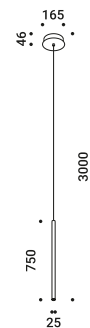

MISS 1
Ceiling driver version
6W
110-240V - 50/60Hz
2700K - 290lm / 3000K - 310lm
CRI >90
Driver integrated
1-10V
CE IP20

Matt White - 2700K - 1-10V	1A2960300.27.03
Matt White - 3000K - 1-10V	1A2960300.30.03
Matt Black - 2700K - 1-10V	1A2960400.27.03
Matt Black - 3000K - 1-10V	1A2960400.30.03
Brushed Brass - 2700K - 1-10V	1A2960800.27.03
Brushed Brass - 3000K - 1-10V	1A2960800.30.03
Total Black - 2700K - 1-10V	1A2962600.27.03
Total Black - 3000K - 1-10V	1A2962600.30.03