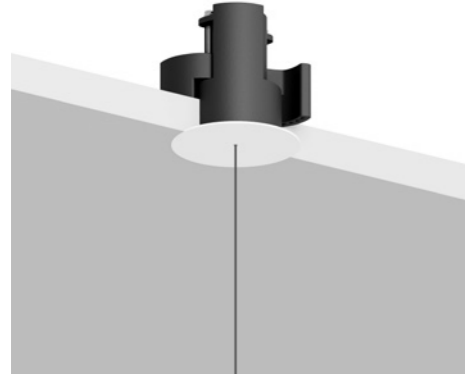

SUSPENSION KITS / KIT DI SOSPENSIONE

Recessed suspension kit / Kit di sospensione da incasso

Suspension kit for 12,5 mm plasterboard
Plasterboard cut-out Ø 44 mm
Minimum space for mounting 70 mm

Kit di sospensione per cartongesso 12,5 mm
Dimensioni taglio cartongesso Ø 44 mm
Spazio minimo per incasso 70 mm

Magnetic fixing
Fissaggio magnetico

Version	Use	Product reference	Finish	Code
Recessed suspension kit 01	For suspension cables	SHANGHAI 1	Matt White	1X0000300.01.00
		SHANGHAI 2 SOTTILE 1 SOTTILE 1 DE SOTTILE 2 SOTTILE 2 DE	Matt Black	1X0000400.01.00
Recessed suspension kit 02	For electrical cables	MAGIA	Matt White	1X0000300.02.00
			Matt Black	1X0000400.02.00
Recessed suspension kit 03	For suspension cables	MASAI 1	Matt White	1X0000300.03.00
		MASAI 2 REFLEX S 1 REFLEX S 2 SPY	Matt Black	1X0000400.03.00
Recessed suspension kit 04	For electrical cables	ASINTOTO	Matt White	1X0000300.04.00
		REFLEX S 2 SHANGHAI 2 SOTTILE 2 SOTTILE 2 DE	Matt Black	1X0000400.04.00
Recessed suspension kit 05	For electrical cables	LOUIS XIV 2	Matt White	1X0000300.05.00
		SOTTOSOPRA 2	Matt Black	1X0000400.05.00
Recessed suspension kit 06	For electrical cables	CATHODE 2	Matt White	1X0000300.06.00
		LED IS MORE 2 MISS 2	Matt Black	1X0000400.06.00