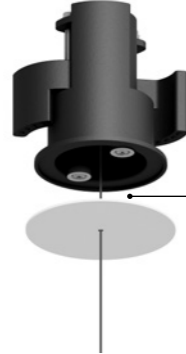

SUSPENSION KITS / KIT DI SOSPENSIONE

Recessed suspension kit / Kit di sospensione da incasso

Suspension kit for 12,5 mm plasterboard
Plasterboard cut-out Ø 44 mm
Minimum space for mounting 70 mm

Kit di sospensione per cartongesso 12,5 mm
Dimensioni taglio cartongesso Ø 44 mm
Spazio minimo per incasso 70 mm

Magnetic fixing
Fissaggio magnetico

Version	Use	Product reference	Finish	Code
Recessed suspension kit 01	For suspension cables	SHANGHAI 1	Matt White	1X0000300.01.00
		SHANGHAI 2 SOTTILE 1 SOTTILE 1 DE SOTTILE 2 SOTTILE 2 DE	Matt Black	1X0000400.01.00
Recessed suspension kit 02	For electrical cables	MAGIA	Matt White	1X0000300.02.00
			Matt Black	1X0000400.02.00
Recessed suspension kit 03	For suspension cables	MASAI 1	Matt White	1X0000300.03.00
		MASAI 2 REFLEX S 1 REFLEX S 2 SPY	Matt Black	1X0000400.03.00
Recessed suspension kit 04	For electrical cables	ASINTOTO	Matt White	1X0000300.04.00
		REFLEX S 2 SHANGHAI 2 SOTTILE 2 SOTTILE 2 DE	Matt Black	1X0000400.04.00
Recessed suspension kit 05	For electrical cables	LOUIS XIV 2	Matt White	1X0000300.05.00
		SOTTOSOPRA 2	Matt Black	1X0000400.05.00
Recessed suspension kit 06	For electrical cables	CATHODE 2	Matt White	1X0000300.06.00
		LED IS MORE 2 MISS 2	Matt Black	1X0000400.06.00