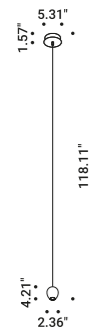

The light in the plate is the most beautiful light.
Light as an ingredient, used courteously but at the same time decisively.

OVO

Massimiliano Alajmo - Raffaele Alajmo / 2010

Suspension / Direct / Indoor

Material Metal
Finish .03 Matt White

Note Suspension luminaire. Matt white rose. White cable.

OVO

Max 20W - GU4 - 12V
120V - 60Hz
ON/OFF
Bulb not included

Matt White - ON/OFF

| 1A2890303.00.00 |