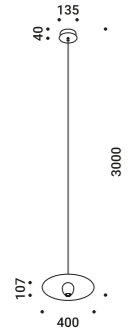

OVONELPIATTO

Massimiliano Alajmo - Raffaele Alajmo / 2010

Suspension / Direct / Indoor

Material Metal
Finish .03 Matt White

Note White ceiling rose luminaire - White cable.

Apparecchio con rosone bianco - Cavo bianco.

OVONELPIATTO

Max 20W - GU4 - 12V

230-240V - 50/60Hz

Bulb not included

ON/OFF

CE IP20  0,5 m 

Matt White - ON/OFF

| 1A2880300.00.00 |