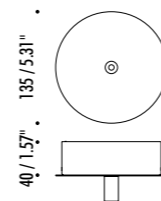

The sizes are expressed in millimeters / inches.

DESIGN MASSIMILIANO ALAJMO - RAFFAELE ALAJMO - 2010
SUSPENSION LAMP - METAL

OVONELPIATTO

CEILING ROSE

1A2880303.00.00	MATT WHITE - ON/OFF	120 V - 60 Hz - MAX 20 W 12 V - GU4
		WHITE CEILING ROSE - WHITE CABLE
		BULB NOT INCLUDED