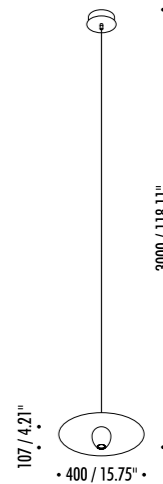

The sizes are expressed in millimeters / inches.

DESIGN MASSIMILIANO ALAJMO - RAFFAELE ALAJMO - 2010
SUSPENSION LAMP - METAL

OVONELPIATTO

CEILING ROSE

1A2880303.00.00	MATT WHITE - ON/OFF	120 V - 60 Hz - MAX 20 W 12 V - GU4
		WHITE CEILING ROSE - WHITE CABLE
		BULB NOT INCLUDED