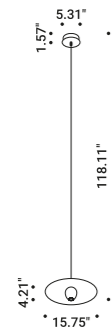

Suspension / Direct / Indoor

Material Metal
Finish .03 Matt White

Note Suspension luminaire. Matt white rose. White cable.

OVONELPIATTO
Max 20W - GU4 - 12V
120V - 60Hz
ON/OFF
Bulb not included

Matt White - ON/OFF