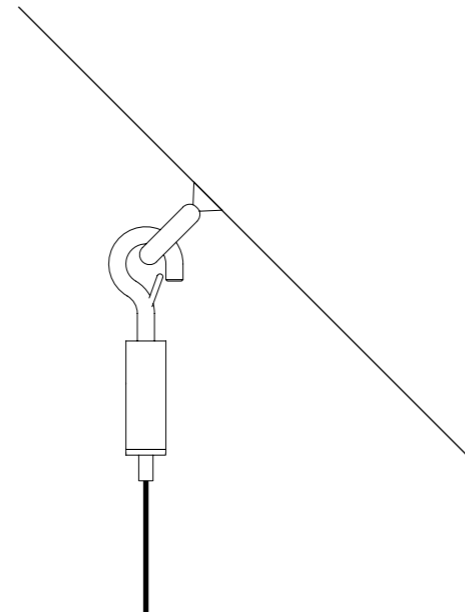

1A053000.00.00 - SLOPED CEILING FIXING HOOK