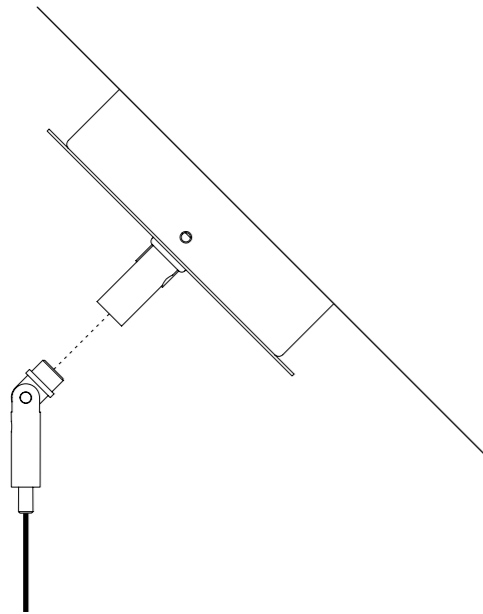

1A053000.00.00 - SLOPED CEILING FIXING HOOK

1A052000.00.00 - SLOPED ROSE FIXING KIT