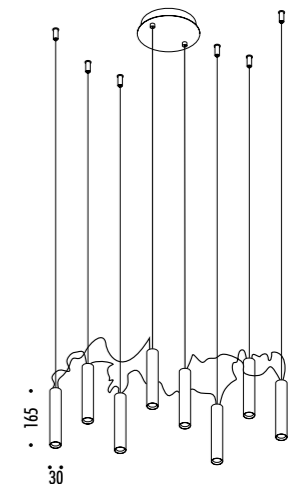

The sizes are expressed in millimeters.

DESIGN DAVIDE GROPPÌ - 2015  
SUSPENSION LAMP - METAL

SIMBIOSI

IP20

CEILING ROSE

1A2870308.27.01	MATT WHITE - 2700K - DALI	220 V - 50 Hz - 16 W LED 2700K - 931 lm - CRI > 90 / 3000K - 960 lm - CRI > 90 WHITE CEILING ROSE - 304 STAINLESS STEEL SUSPENSION CABLES RED WIRES FOR LED MODULES CONNECTION OPTIONAL ACCESSORIES SUSPENSION KIT NOT INCLUDED
1A2870308.30.01	MATT WHITE - 3000K - DALI	
1A2870308.27.04	MATT WHITE - 2700K - PUSH	
1A2870308.30.04	MATT WHITE - 3000K - PUSH	
1A2872608.27.01	MATT TOTAL BLACK - 2700K - DALI	220 V - 50 Hz - 16 W LED 2700K - 931 lm - CRI > 90 / 3000K - 960 lm - CRI > 90 BLACK CEILING ROSE - 304 STAINLESS STEEL SUSPENSION CABLES ANTHRACITE GRAY WIRES FOR LED MODULES CONNECTION OPTIONAL ACCESSORIES SUSPENSION KIT NOT INCLUDED
1A2872608.30.01	MATT TOTAL BLACK - 3000K - DALI	
1A2872608.27.04	MATT TOTAL BLACK - 2700K - PUSH	
1A2872608.30.04	MATT TOTAL BLACK - 3000K - PUSH	

OPTIONAL ACCESSORIES

1A0510000.00.00	STANDARD	SLOPED CEILING FIXING KIT - NICKEL PLATED - 1 PIECE	
		COMPATIBLE LAMPS: MASAI - MOON 120	
1A0520000.00.00	STANDARD	SLOPED ROSE FIXING KIT - NICKEL PLATED - 1 PIECE	
		COMPATIBLE LAMPS: MOON 60 - MOON 60 DE - MOON 80	
1A0530000.00.00	STANDARD	SLOPED CEILING FIXING HOOK - CHROME PLATED - 1 PIECE	
		COMPATIBLE LAMPS: SIMBIOSI - SHANGHAI	
1A0360000.00.00	STANDARD	DECENTRALIZATION KIT	
		COMPATIBLE LAMPS: MISS 1 - MOON 60 - MOON 60 DE MOON 80 - MOON 120 - CATHODE 1	
1A0770300.00.00	MATT WHITE	KIT CEILING ROSE + DECENTRALIZER 3 m WHITE CABLE INCLUDED	
1A0770400.00.00	MATT BLACK	KIT CEILING ROSE + DECENTRALIZER 3 m BLACK CABLE INCLUDED	
1A3270300.00.00	MATT WHITE	CLAMP - 1 PIECE	
1A3270400.00.00	MATT BLACK		