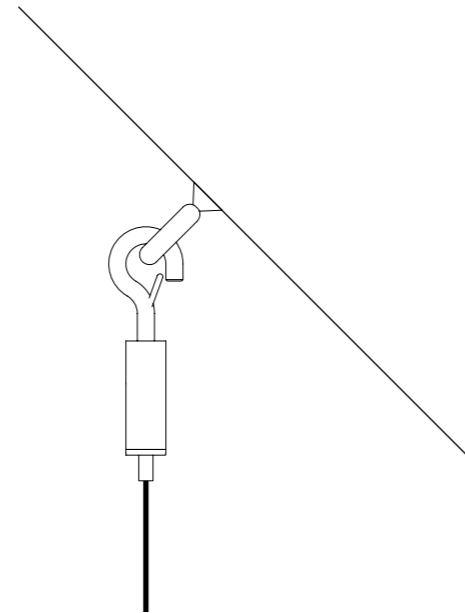

CODE	SOCKET	TENSION	WATTAGE	BEAM ANGLE (°)	TEMPERATURE (K)	SOURCE LUMENS	BULB EFFICIENCY	CRI (Ra)	DIMMABLE	PRODUCT REFERENCE
------	--------	---------	---------	----------------	-----------------	---------------	-----------------	----------	----------	-------------------

ACCESSORI OPZIONALI / OPTIONAL ACCESSORIES

1A0510000.00.00	STANDARD	KIT FISSAGGIO PER SOFFITTO INCLINATO - NICHELATO 1 PEZZO SLOPED CEILING FIXING KIT - NICKEL PLATED - 1 PIECE	
		COMPATIBLE LAMPS: QuiQuoQua - MASAI - FOSBURY - MOON 120 - SPY - SPY DE	
1A0520000.00.00	STANDARD	KIT FISSAGGIO PER ROSONE INCLINATO - NICHELATO 1 PEZZO SLOPED ROSE FIXING KIT - NICKEL PLATED - 1 PIECE	
		COMPATIBLE LAMPS: MOON 60 - MOON 60 DE - MOON 80	
1A0530000.00.00	STANDARD	GANCIO PER SOFFITTO INCLINATO - CROMATO 1 PEZZO SLOPED CEILING FIXING HOOK - CHROME PLATED - 1 PIECE	
		COMPATIBLE LAMPS: MERIDIANA - SIMBIOSI - SHANGHAI	
1A0360000.00.00	STANDARD	KIT DECENTRATORE / DECENTRALIZATION KIT	
		COMPATIBLE LAMPS: LED IS MORE - MISS 1 - MOON 60 - MOON 60 DE MOON 80 - MOON 120 - CATHODE 1	
1A0770300.00.00	BIANCO OPACO / MATT WHITE	KIT ROSONE + DECENTRATORE KIT CEILING ROSE + DECENTRALIZER CAVO BIANCO 3 m INCLUSO 3 m WHITE CABLE INCLUDED	
1A0770400.00.00	NERO OPACO / MATT BLACK	KIT ROSONE + DECENTRATORE KIT CEILING ROSE + DECENTRALIZER CAVO NERO 3 m INCLUSO 3 m BLACK CABLE INCLUDED	
1A3270300.00.00	BIANCO OPACO / MATT WHITE	BLOCCACAVO - 1 PEZZO CLAMP - 1 PIECE	
1A3270400.00.00	NERO OPACO / MATT BLACK		

1A051000.00.00 - KIT FISSAGGIO PER SOFFITTO INCLINATO / SLOPED CEILING FIXING KIT

1A052000.00.00 - KIT FISSAGGIO PER ROSONE INCLINATO / SLOPED ROSE FIXING KIT

1A053000.00.00 - GANCIO PER SOFFITTO INCLINATO / SLOPED CEILING FIXING HOOK