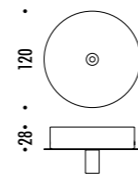

The sizes are expressed in millimeters.

DESIGN DAVIDE GROPPI - 2005
LAMPADA A SOSPENSIONE - CARTA GIAPPONESE - PE
SUSPENSION LAMP - JAPANESE PAPER - PE

CE IP20

CEILING ROSE

MOON 120 / MOON 200

1A2850000.00.00	STANDARD - ON/OFF	MOON 120 100-240 V - 50/60 Hz - MAX 2 x 25 W LED - E27 PARALUME CON TEXTURE IN CARTA GIAPPONESE - CAVO BIANCO - ROSONE BIANCO CAVI DI SOSPENSIONE IN ACCIAIO INOX - LAMPADINE NON INCLUSE ACCESSORI OPZIONALI KIT SOSPENSIONE NON INCLUSI SHADE WITH JAPANESE PAPER TEXTURE - WHITE CABLE - WHITE CEILING ROSE SUSPENSION STAINLESS STEEL CABLES - BULBS NOT INCLUDED OPTIONAL ACCESSORIES SUSPENSION KIT NOT INCLUDED
49860010	CASSA IN LEGNO / WOODEN CRATE - MOON 120	IMBALLO PER SPEDIZIONI VIA AEREA E VIA MARE / PACKAGING FOR AIR AND SEA SHIPPING
49860020	SACCO BARRIERA / MOISTURE BARRIER BAG - MOON 120	
1A2860000.00.00	STANDARD - ON/OFF	MOON 200 100-240 V - 50/60 Hz - MAX 4 x 25 W LED - E27 PARALUME CON TEXTURE IN CARTA GIAPPONESE - CAVO BIANCO - ROSONE BIANCO CAVI DI SOSPENSIONE IN ACCIAIO INOX LAMPADINE NON INCLUSE SHADE WITH JAPANESE PAPER TEXTURE - WHITE CABLE - WHITE CEILING ROSE SUSPENSION STAINLESS STEEL CABLES BULBS NOT INCLUDED
48780020	CASSA IN LEGNO / WOODEN CRATE - MOON 200	IMBALLO PER SPEDIZIONI VIA AEREA E VIA MARE / PACKAGING FOR AIR AND SEA SHIPPING
48780030	SACCO BARRIERA / MOISTURE BARRIER BAG - MOON 200	

CODE	SOCKET	TENSION	WATTAGE	BEAM ANGLE (°)	TEMPERATURE (K)	SOURCE LUMENS	BULB EFFICIENCY	CRI (Ra)	DIMMABLE	PRODUCT REFERENCE
------	--------	---------	---------	----------------	-----------------	---------------	-----------------	----------	----------	-------------------