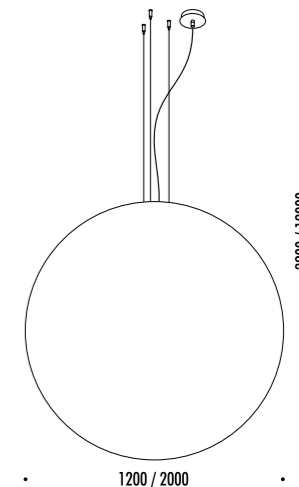

The sizes are expressed in millimeters.

DESIGN DAVIDE GROPPI - 2005
LAMPADA A SOSPENSIONE - CARTA GIAPPONESE - PE
SUSPENSION LAMP - JAPANESE PAPER - PE

CE IP20

CEILING ROSE

MOON 120 / MOON 200

1A2850000.00.00	STANDARD - ON/OFF	MOON 120 100-240 V - 50/60 Hz - MAX 2 x 25 W LED - E27 PARALUME CON TEXTURE IN CARTA GIAPPONESE - CAVO BIANCO - ROSONE BIANCO CAVI DI SOSPENSIONE IN ACCIAIO INOX - LAMPADINE NON INCLUSE ACCESSORI OPZIONALI KIT SOSPENSIONE NON INCLUSI SHADE WITH JAPANESE PAPER TEXTURE - WHITE CABLE - WHITE CEILING ROSE SUSPENSION STAINLESS STEEL CABLES - BULBS NOT INCLUDED OPTIONAL ACCESSORIES SUSPENSION KIT NOT INCLUDED
49860010	CASSA IN LEGNO / WOODEN CRATE - MOON 120	IMBALLO PER SPEDIZIONI VIA AEREA E VIA MARE / PACKAGING FOR AIR AND SEA SHIPPING
49860020	SACCO BARRIERA / MOISTURE BARRIER BAG - MOON 120	
1A2860000.00.00	STANDARD - ON/OFF	MOON 200 100-240 V - 50/60 Hz - MAX 4 x 25 W LED - E27 PARALUME CON TEXTURE IN CARTA GIAPPONESE - CAVO BIANCO - ROSONE BIANCO CAVI DI SOSPENSIONE IN ACCIAIO INOX LAMPADINE NON INCLUSE SHADE WITH JAPANESE PAPER TEXTURE - WHITE CABLE - WHITE CEILING ROSE SUSPENSION STAINLESS STEEL CABLES BULBS NOT INCLUDED
48780020	CASSA IN LEGNO / WOODEN CRATE - MOON 200	IMBALLO PER SPEDIZIONI VIA AEREA E VIA MARE / PACKAGING FOR AIR AND SEA SHIPPING
48780030	SACCO BARRIERA / MOISTURE BARRIER BAG - MOON 200	

CODE	SOCKET	TENSION	WATTAGE	BEAM ANGLE (°)	TEMPERATURE (K)	SOURCE LUMENS	BULB EFFICIENCY	CRI (Ra)	DIMMABLE	PRODUCT REFERENCE
------	--------	---------	---------	----------------	-----------------	---------------	-----------------	----------	----------	-------------------