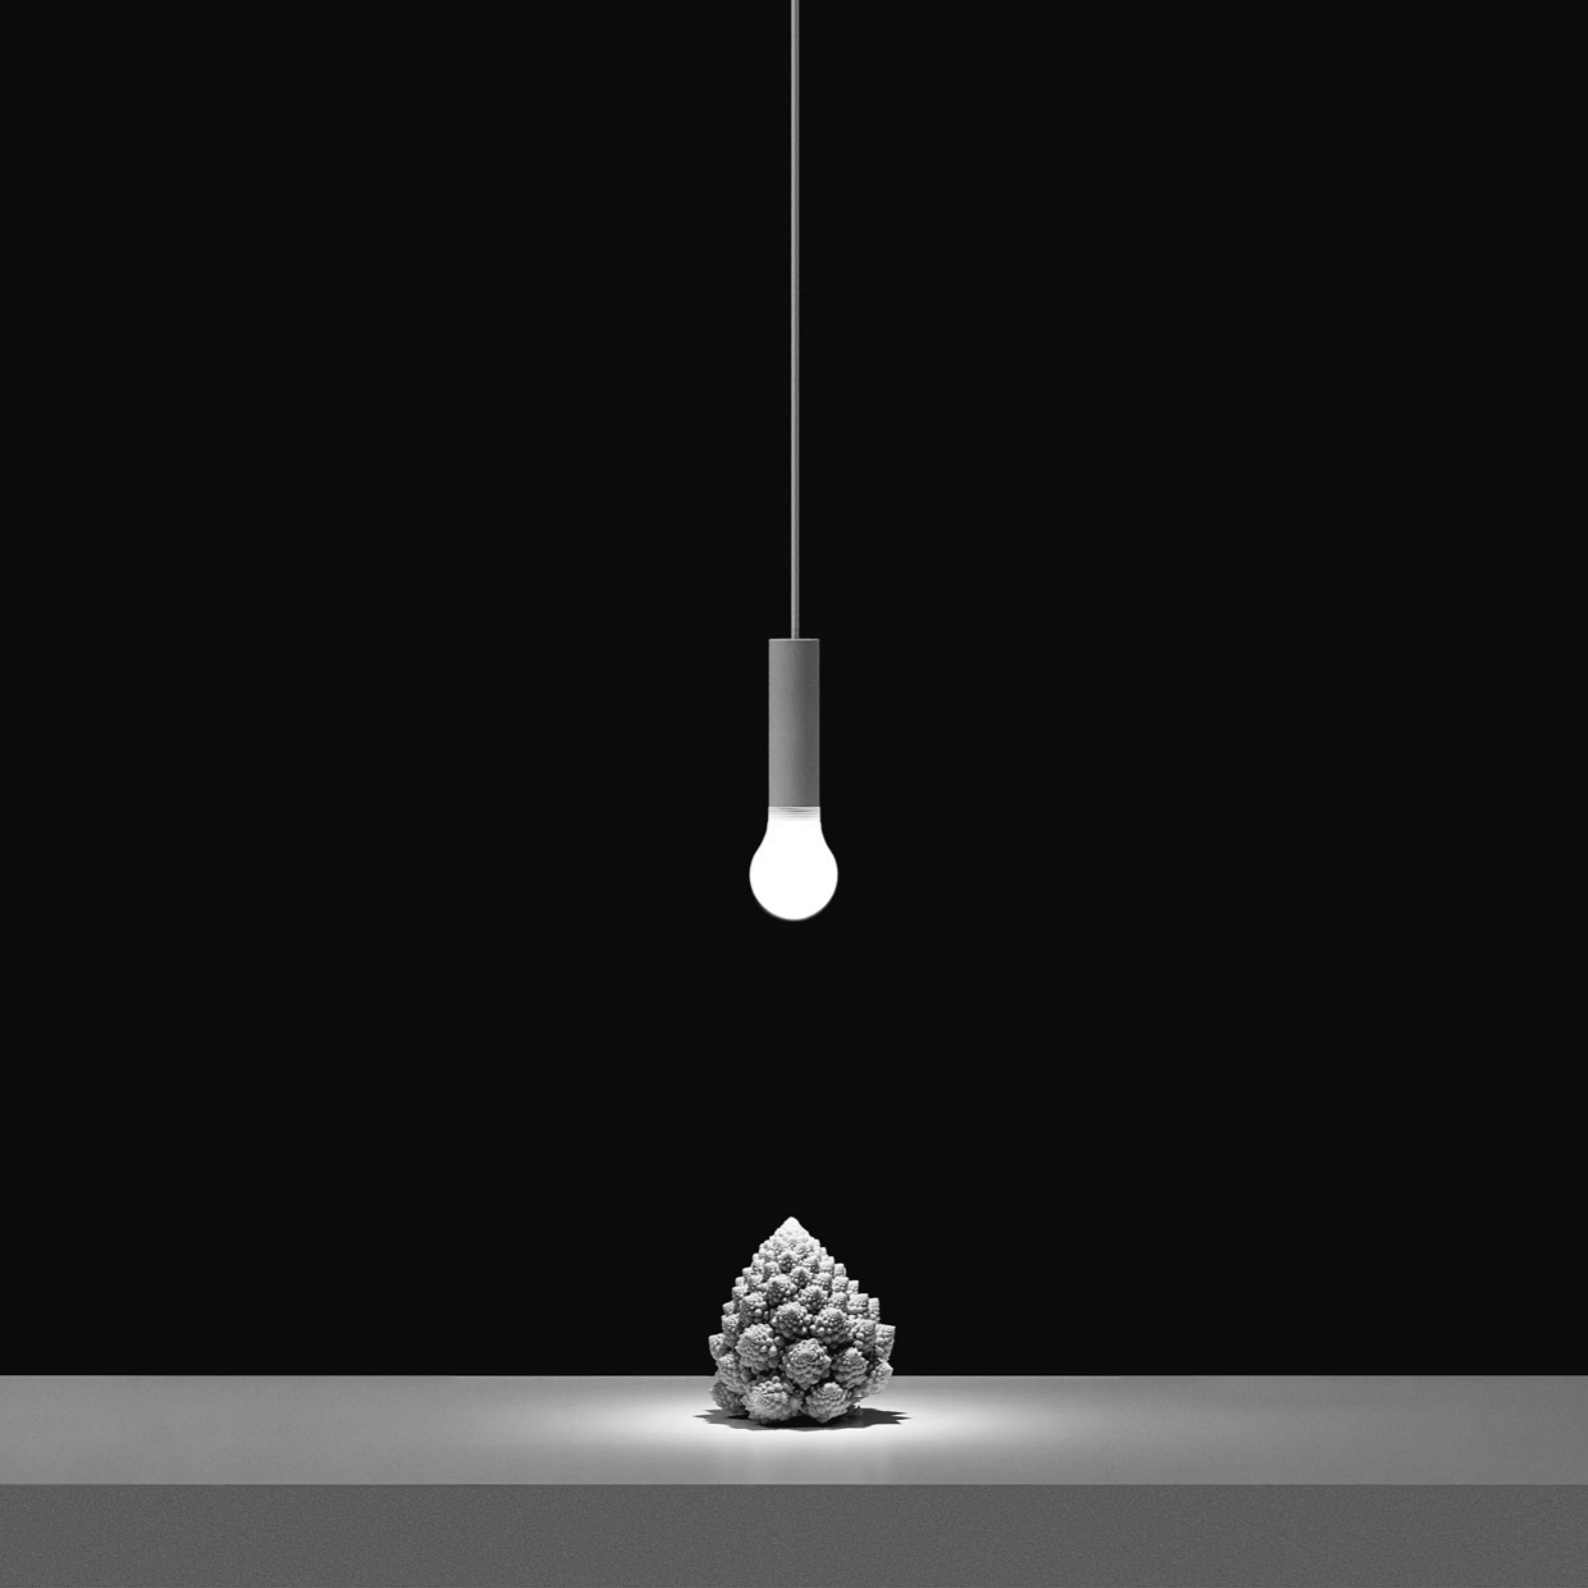

LED IS MORE

Daide Groppi / 2011

A tribute to Mies van der Rohe and his Less is More.
The project represents a light icon in a LED key,
with a peculiar attention to energy savings and the quality of light.

LED IS MORE

Davide Groppi / 2011

Suspension / Diffuse / Indoor

Material Metal - Methacrylate
Finish .03 Matt White

Note Suspension luminaire. Sanded methacrylate diffuser. Matt white rose.
White cable. Single rose for more than one lamp on request.