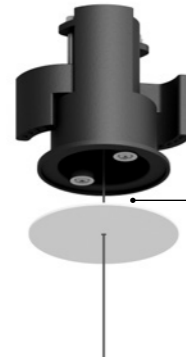

SUSPENSION KITS / KIT DI SOSPENSIONE

Recessed suspension kit / Kit di sospensione da incasso

Suspension kit for 12,5 mm plasterboard
Plasterboard cut-out Ø 44 mm
Minimum space for mounting 70 mm

Kit di sospensione per cartongesso 12,5 mm
Dimensioni taglio cartongesso Ø 44 mm
Spazio minimo per incasso 70 mm

Magnetic fixing
Fissaggio magnetico

Version	Use	Product reference	Finish	Code
Recessed suspension kit 01	For suspension cables	SHANGHAI 1	Matt White	1X0000300.01.00
		SHANGHAI 2 SOTTILE 1 SOTTILE 1 DE SOTTILE 2 SOTTILE 2 DE	Matt Black	1X0000400.01.00
Recessed suspension kit 02	For electrical cables	MAGIA	Matt White	1X0000300.02.00
			Matt Black	1X0000400.02.00
Recessed suspension kit 03	For suspension cables	MASAI 1	Matt White	1X0000300.03.00
		MASAI 2 REFLEX S 1 REFLEX S 2 SPY	Matt Black	1X0000400.03.00
Recessed suspension kit 04	For electrical cables	ASINTOTO	Matt White	1X0000300.04.00
		REFLEX S 2 SHANGHAI 2 SOTTILE 2 SOTTILE 2 DE	Matt Black	1X0000400.04.00
Recessed suspension kit 05	For electrical cables	LOUIS XIV 2	Matt White	1X0000300.05.00
		SOTTOSOPRA 2	Matt Black	1X0000400.05.00
Recessed suspension kit 06	For electrical cables	CATHODE 2	Matt White	1X0000300.06.00
		LED IS MORE 2 MISS 2	Matt Black	1X0000400.06.00