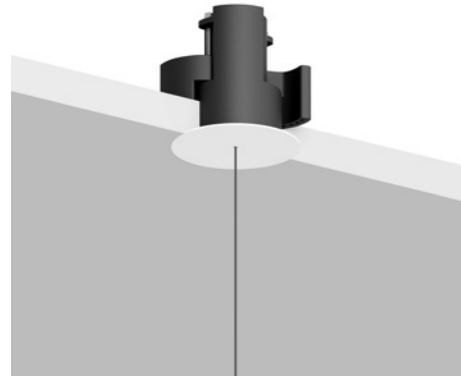

SUSPENSION KITS / KIT DI SOSPENSIONE

Recessed suspension kit / Kit di sospensione da incasso

Suspension kit for 12,5 mm plasterboard
Plasterboard cut-out Ø 44 mm
Minimum space for mounting 70 mm

Kit di sospensione per cartongesso 12,5 mm
Dimensioni taglio cartongesso Ø 44 mm
Spazio minimo per incasso 70 mm

Magnetic fixing
Fissaggio magnetico

Version	Use	Product reference	Finish	Code
Recessed suspension kit 01	For suspension cables	SHANGHAI 1	Matt White	1X0000300.01.00
		SHANGHAI 2 SOTTILE 1 SOTTILE 1 DE SOTTILE 2 SOTTILE 2 DE	Matt Black	1X0000400.01.00
Recessed suspension kit 02	For electrical cables	MAGIA	Matt White	1X0000300.02.00
			Matt Black	1X0000400.02.00
Recessed suspension kit 03	For suspension cables	MASAI 1	Matt White	1X0000300.03.00
		MASAI 2 REFLEX S 1 REFLEX S 2 SPY	Matt Black	1X0000400.03.00
Recessed suspension kit 04	For electrical cables	ASINTOTO	Matt White	1X0000300.04.00
		REFLEX S 2 SHANGHAI 2 SOTTILE 2 SOTTILE 2 DE	Matt Black	1X0000400.04.00
Recessed suspension kit 05	For electrical cables	LOUIS XIV 2	Matt White	1X0000300.05.00
		SOTTOSOPRA 2	Matt Black	1X0000400.05.00
Recessed suspension kit 06	For electrical cables	CATHODE 2	Matt White	1X0000300.06.00
		LED IS MORE 2 MISS 2	Matt Black	1X0000400.06.00