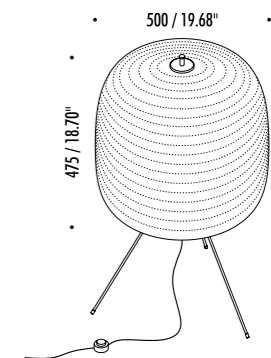

The sizes are expressed in millimeters / inches.

DESIGN DAVIDE GROPPI - PAOLA LENTI - 2013
FLOOR LAMP - METAL - PBT - POLYCARBONATE

SHOJI

1A2780003.00.06	STANDARD	120 V - 60 Hz - MAX 18 W LED - E26 WHITE SHADE - BLACK LEG BASE - BLACK CABLE DIMMER BULB NOT INCLUDED