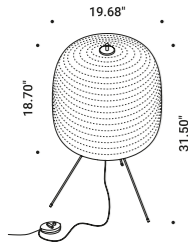

Floor luminaire with diffuse light
for indoor use.

A lantern. Soft and diffuse light.
A slow-light project for outdoors.

The structure is in AISI 304 stainless
steel and matt black anodised
aluminium.
The shade is in nylon and
handstitched.
SHOJI is also available in the outdoor
version.

It requires an E27 LED bulb, which is not
included.
The electric cable is matt black.
The switch / dimmer is fitted on the
cable.

Finish

.00 Standard

SHOJI

Davide Groppi - Paola Lenti / 2013

SHOJI

Max 18W - E26