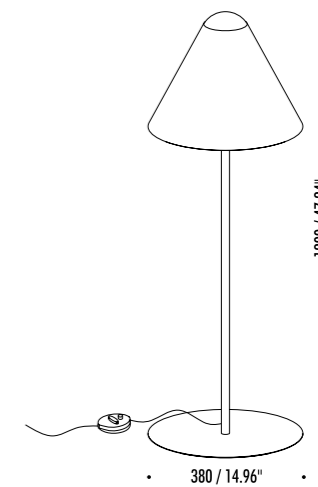

The sizes are expressed in millimeters / inches.

DESIGN OMAR CARRAGLIA - 2007  
FLOOR LAMP - METHACRYLATE - METAL

ABA 120

1A2770303.00.06	MATT WHITE	120 V - 60 Hz - MAX 10 W LED - E26 GLOBOLUX
		WHITE CABLE
		DIMMER
		BULB NOT INCLUDED