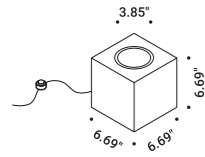

# Q

Alberto Zattin / 2000

Floor / Direct / Indoor

**Material** Cement - Metal  
**Finish** .00 Standard

**Note** Floor luminaire. Concrete body. Black cable.

**Q**  
Max 10W - GU10  
120V - 60Hz  
ON/OFF  
Bulb not included