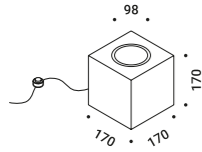

Q

Alberto Zattin / 2000

Floor / Direct / Indoor

Material Cement - Metal
Finish .00 Standard

Note Floor luminaire. Concrete body. Orange cable.

Apparecchio illuminante da terra. Corpo in cemento. Cavo arancione.