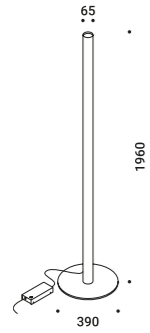

MISTER

Omar Carraglia / 2013

Floor / Indirect / Indoor

Material Metal - Methacrylate

Finish **.03** Matt White **.04** Matt Black

Note White finish luminaire with white cable and black finish luminaire with black cable.

Apparecchio con cavo bianco per la finitura bianca e cavo nero per la finitura nera.

MISTER

33W

110-240V - 50/60Hz

2700K - 2771lm / 3000K - 2884lm

CRI >90

Driver included

Dimmer on board

CE IP20

Matt White - 2700K - Dimmer on board

Matt White - 3000K - Dimmer on board

Matt Black - 2700K - Dimmer on board

Matt Black - 3000K - Dimmer on board

1A2750300.27.06

1A2750300.30.06

1A2750400.27.06

1A2750400.30.06

The sizes are expressed in millimeters.