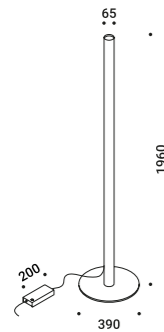

# MISTER

Omar Carraglia / 2013

Floor / Indirect / Indoor

**Material** Metal - Methacrylate

**Finish** **.03** Matt White **.04** Matt Black

**Note** Floor luminaire. Dimmer on the cable. White cable for the matt white finish, black cable for the matt black finish. *Apparecchio illuminante da terra. Dimmer lungo il cavo. Cavo bianco per la finitura bianco opaco e cavo nero per la finitura nero opaco.*

## MISTER

33W

110-240V - 50/60Hz

2700K - 2771lm / 3000K - 2884lm

CRI >90

Driver integrated

Dimmer on board

CE IP20