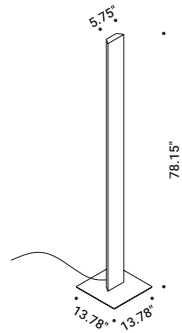

Material Metal - Polycarbonate

Finish .03 Matt White .13 Black Brushed Stainless Steel

Note Floor luminaire. RGBW wireless control. Black cable.

MOVIE

80W

120V - 60Hz

2832lm

CRI >90