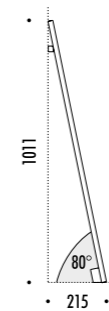

The sizes are expressed in millimeters.

DESIGN DAVIDE GROPPI - 2015
LAMPADA DA TERRA - METACRILATO - METALLO
FLOOR LAMP - METHACRYLATE - METAL

PABLO

CE IP20

DRIVER

1A2730000.99.06	STANDARD - RGB	220-240 V - 50/60 Hz - 66 W LED - RGB WIRELESS CONTROL
		PANNELLO BIANCO - CAVO TRASPARENTE
		ALIMENTAZIONE CON SPINA - DIMMER
		WHITE PANEL - TRANSPARENT CABLE
		POWER SUPPLY WITH PLUG - DIMMER