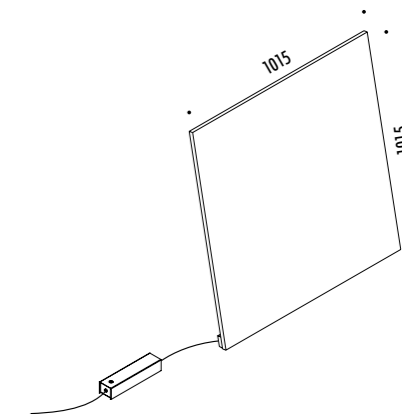

The sizes are expressed in millimeters.

DESIGN DAVIDE GROPPI - 2015
LAMPADA DA TERRA - METACRILATO - METALLO
FLOOR LAMP - METHACRYLATE - METAL

PABLO

CE IP20

DRIVER

1A2730000.99.06	STANDARD - RGB	220-240 V - 50/60 Hz - 66 W LED - RGB WIRELESS CONTROL
		PANNELLO BIANCO - CAVO TRASPARENTE
		ALIMENTAZIONE CON SPINA - DIMMER
		WHITE PANEL - TRANSPARENT CABLE
		POWER SUPPLY WITH PLUG - DIMMER