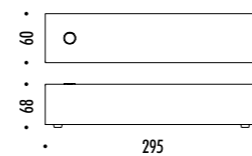

The sizes are expressed in millimeters.

DESIGN DAVIDE GROPPI - 2015
LAMPADA DA TERRA - METACRILATO - METALLO
FLOOR LAMP - METHACRYLATE - METAL

PABLO

CE IP20

DRIVER

1A2730000.99.06	STANDARD - RGB	220-240 V - 50/60 Hz - 66 W LED - RGB WIRELESS CONTROL
		PANNELLO BIANCO - CAVO TRASPARENTE
		ALIMENTAZIONE CON SPINA - DIMMER
		WHITE PANEL - TRANSPARENT CABLE
		POWER SUPPLY WITH PLUG - DIMMER