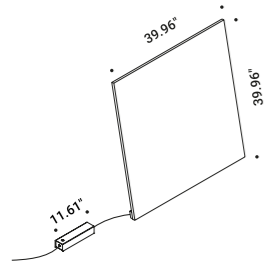

PABLO

Davide Groppi / 2015

Floor / Diffuse / Indoor

Material Metal - Methacrylate
Finish .00 Standard

Note Floor luminaire. Matt white diffuser. RGB wireless control. Transparent cable.

PABLO

70W
120V - 60Hz
Driver integrated
Dimmer on board
RGB wireless control