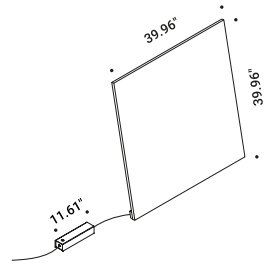

PABLO

Davide Groppi / 2015

Floor / Diffuse / Indoor

Material Metal - Methacrylate

Finish .00 Standard

Note Floor luminaire. Matt white diffuser. RGB wireless control.
Transparent cable.

PABLO

62W