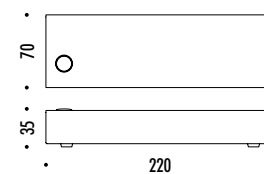

CEILING ROSE

DRIVER