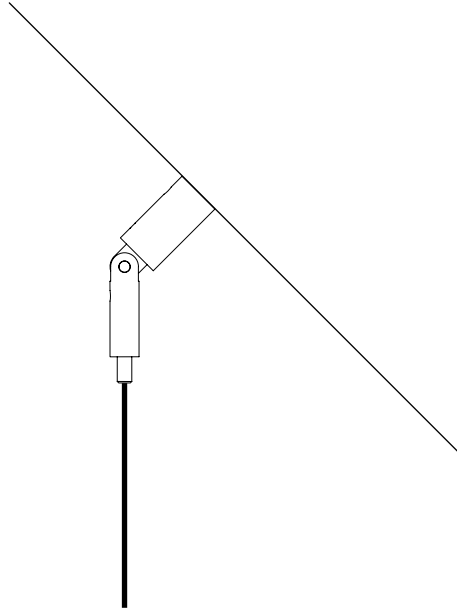

1A051000.00.00 - KIT FISSAGGIO PER SOFFITTO INCLINATO / SLOPED CEILING FIXING KIT