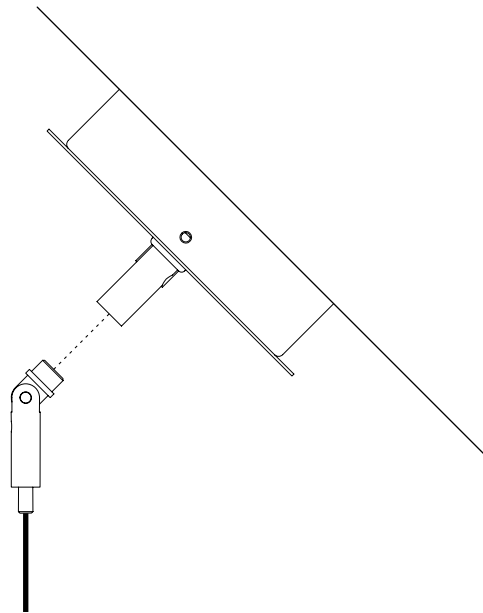

1A052000.00.00 - KIT FISSAGGIO PER ROSONE INCLINATO / SLOPED ROSE FIXING KIT