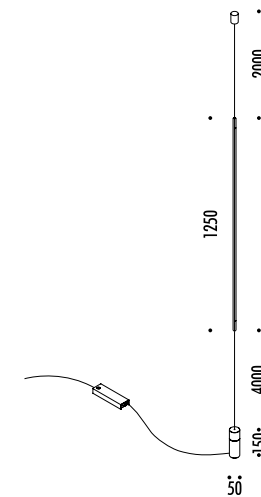

The sizes are expressed in millimeters.

DESIGN MAURIZIO MANCINI - 2015  
LAMPADA DA TERRA E SOSPENSIONE - METACRILATO - METALLO  
FLOOR AND SUSPENSION LAMP - METHACRYLATE - METAL

MASAI

CE IP20

CEILING ROSE

DRIVER

1A2720300.27.06	BIANCO OPACO / MATT WHITE - 2700K	110-240 V - 50/60 Hz - 15,5 W LED 2700K - 600 lm - CRI > 90 / 3000K - 619 lm - CRI > 90 ALIMENTAZIONE CON SPINA - DIMMER CAVO ACCIAIO INOX - ROSONE BIANCO POWER SUPPLY WITH PLUG - DIMMER STAINLESS STEEL CABLE - WHITE CEILING ROSE
1A2720300.30.06	BIANCO OPACO / MATT WHITE - 3000K	
1A2720400.27.06	NERO OPACO / MATT BLACK - 2700K	
1A2720400.30.06	NERO OPACO / MATT BLACK - 3000K	
1A2720800.27.06	OTTONE SPAZZOLATO / BRUSHED BRASS - 2700K	
1A2720800.30.06	OTTONE SPAZZOLATO / BRUSHED BRASS - 3000K	