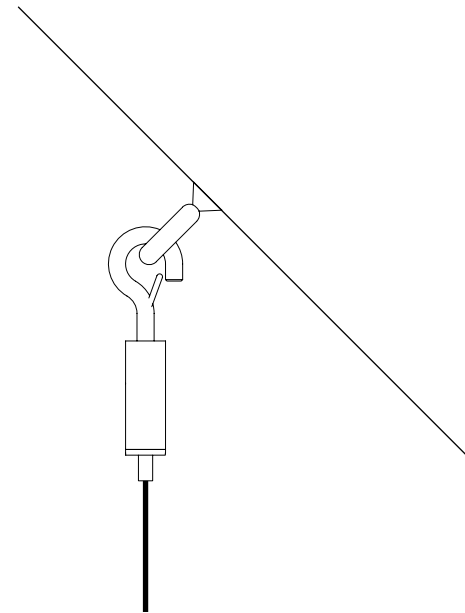

ACCESSORI OPZIONALI / OPTIONAL ACCESSORIES

1A0510000.00.00	STANDARD	KIT FISSAGGIO PER SOFFITTO INCLINATO - NICHELATO 1 PEZZO SLOPED CEILING FIXING KIT - NICKEL PLATED - 1 PIECE	
		COMPATIBLE LAMPS: QuiQuoQua - MASAI - FOSBURY - MOON 120 - SPY - SPY DE	
1A0520000.00.00	STANDARD	KIT FISSAGGIO PER ROSONE INCLINATO - NICHELATO 1 PEZZO SLOPED ROSE FIXING KIT - NICKEL PLATED - 1 PIECE	
		COMPATIBLE LAMPS: MOON 60 - MOON 60 DE - MOON 80	
1A0530000.00.00	STANDARD	GANCIO PER SOFFITTO INCLINATO - CROMATO 1 PEZZO SLOPED CEILING FIXING HOOK - CHROME PLATED - 1 PIECE	
		COMPATIBLE LAMPS: MERIDIANA - SIMBIOSI - SHANGHAI	
1A0360000.00.00	STANDARD	KIT DECENTRATORE / DECENTRALIZATION KIT	
		COMPATIBLE LAMPS: LED IS MORE - MISS 1 - MOON 60 - MOON 60 DE MOON 80 - MOON 120 - CATHODE 1	
1A0770300.00.00	BIANCO OPACO / MATT WHITE	KIT ROSONE + DECENTRATORE KIT CEILING ROSE + DECENTRALIZER CAVO BIANCO 3 m INCLUSO 3 m WHITE CABLE INCLUDED	
1A0770400.00.00	NERO OPACO / MATT BLACK	KIT ROSONE + DECENTRATORE KIT CEILING ROSE + DECENTRALIZER CAVO NERO 3 m INCLUSO 3 m BLACK CABLE INCLUDED	
1A3270300.00.00	BIANCO OPACO / MATT WHITE	BLOCCACAVO - 1 PEZZO CLAMP - 1 PIECE	
1A3270400.00.00	NERO OPACO / MATT BLACK		

1A051000.00.00 - KIT FISSAGGIO PER SOFFITTO INCLINATO / SLOPED CEILING FIXING KIT

1A052000.00.00 - KIT FISSAGGIO PER ROSONE INCLINATO / SLOPED ROSE FIXING KIT

1A053000.00.00 - GANCIO PER SOFFITTO INCLINATO / SLOPED CEILING FIXING HOOK