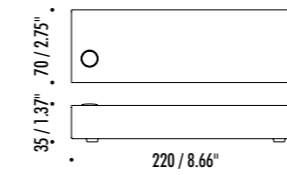

The sizes are expressed in millimeters / inches.

DESIGN MAURIZIO MANCINI - 2015  
FLOOR AND SUSPENSION LAMP - METHACRYLATE - METAL

MASAI

UL certification pending

CEILING ROSE

DRIVER

1A2720303.27.06	MATT WHITE - 2700K	120 V - 60 Hz - 15,5 W LED 2700K - 600 lm - CRI > 90 3000K - 619 lm - CRI > 90 POWER SUPPLY WITH PLUG - DIMMER STAINLESS STEEL CABLE - WHITE CEILING ROSE
1A2720303.30.06	MATT WHITE - 3000K	
1A2720403.27.06	MATT BLACK - 2700K	
1A2720403.30.06	MATT BLACK - 3000K	
1A2720803.27.06	BRUSHED BRASS - 2700K	
1A2720803.30.06	BRUSHED BRASS - 3000K	