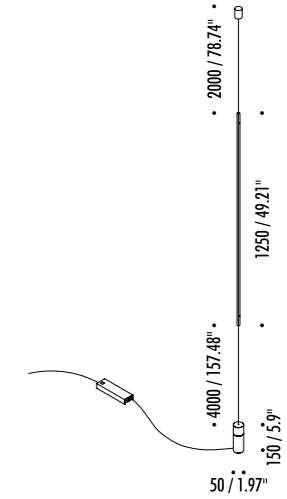

The sizes are expressed in millimeters / inches.

DESIGN MAURIZIO MANCINI - 2015  
FLOOR AND SUSPENSION LAMP - METHACRYLATE - METAL

MASAI

UL certification pending

CEILING ROSE

DRIVER

1A2720303.27.06	MATT WHITE - 2700K	120 V - 60 Hz - 15,5 W LED 2700K - 600 lm - CRI > 90 3000K - 619 lm - CRI > 90 POWER SUPPLY WITH PLUG - DIMMER STAINLESS STEEL CABLE - WHITE CEILING ROSE
1A2720303.30.06	MATT WHITE - 3000K	
1A2720403.27.06	MATT BLACK - 2700K	
1A2720403.30.06	MATT BLACK - 3000K	
1A2720803.27.06	BRUSHED BRASS - 2700K	
1A2720803.30.06	BRUSHED BRASS - 3000K	