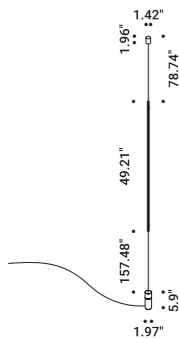

MASAI 2

Remote driver version
13W
120V - 60Hz
2700K - 600lm / 3000K - 619lm
CRI >90
Driver not included

Matt White - 2700K
Matt White - 3000K
Matt Black - 2700K
Matt Black - 3000K
Brushed Brass - 2700K
Brushed Brass - 3000K

1A2720303.27.20
1A2720303.30.20
1A2720403.27.20
1A2720403.30.20
1A2720803.27.20
1A2720803.30.20

Compulsory accessories

Drivers

Driver				Not included
220-240V(100-127V)	24V/22W(12W)/IP20/ON/OFF	MASAI 2	1Z0240410	

Driver				Not included
120-277V	24V/60W/IP20/TRIAC - 1-10V	MASAI 2	1Z2020040	

Dimming converter				Not included
Matt Black	DALI - PUSH - 0/1-10V - IP20	MASAI 2	1Z2170020	

Optional accessories

Suspension kits

Sloped ceiling suspension kit				Not included
	Nickel plated - 1 Piece		1A0510000.00.00	

Recessed suspension kit for 0.49" plasterboard				Not included
Matt White	For suspension cables - 1 Piece Plasterboard cut-out Ø 1.73" Minimum space for mounting 2.76"		1X0000300.03.00	
Matt Black	For suspension cables - 1 Piece Plasterboard cut-out Ø 1.73" Minimum space for mounting 2.76"		1X0000400.03.00	

Ceiling suspension kit				Not included
Matt White	For suspension cables - 1 Piece		1X0010300.03.00	
Matt Black	For suspension cables - 1 Piece		1X0010400.03.00	

Wall adapter plate				Not included
Matt White			1X0050300.01.00	

304 Stainless steel suspension cable				Not included
	Lenght 393.70"		1A1680000.00.00