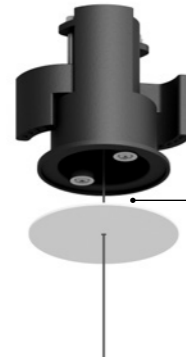

Floor-Suspension / Indirect / Indoor

Material Brass - Methacrylate
Finish **.03** Matt White **.04** Matt Black **.08** Brushed Brass

Note Floor luminaire with ceiling fixing. Adjustable along the vertical axis. Matt white rose. AISI 304 stainless steel suspension cable. Dimmer on the cable. Transparent cable. MASAI 2: version with power cable only and without driver.

Optional accessories

Suspension kits

Sloped ceiling suspension kit				Not included
	Nickel plated - 1 Piece		1A0510000.00.00	

Recessed suspension kit for 0.49" plasterboard				Not included
Matt White	For suspension cables - 1 Piece Plasterboard cut-out Ø 1.73" Minimum space for mounting 2.76"		1X0000300.03.00	
Matt Black	For suspension cables - 1 Piece Plasterboard cut-out Ø 1.73" Minimum space for mounting 2.76"		1X0000400.03.00	

Ceiling suspension kit				Not included
Matt White	For suspension cables - 1 Piece		1X0010300.03.00	
Matt Black	For suspension cables - 1 Piece		1X0010400.03.00	

Wall adapter plate				Not included
Matt White			1X0050300.01.00	

304 Stainless steel suspension cable				Not included
	Lenght 393.70"		1A1680000.00.00	

SUSPENSION KITS

Recessed suspension kit

Suspension kit for 0.49" plasterboard
Plasterboard cut-out Ø 1.73"
Minimum space for mounting 2.76"