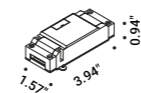

Floor-Suspension / Indirect / Indoor

Material Brass - Methacrylate
Finish **.03** Matt White **.04** Matt Black **.08** Brushed Brass

Note Floor luminaire with ceiling fixing. Adjustable along the vertical axis. Matt white rose. AISI 304 stainless steel suspension cable. Dimmer on the cable. Transparent cable. MASAI 2: version with power cable only and without driver.

MASAI 1

Driver with plug version
15,5W
120V - 60Hz
2700K - 600lm / 3000K - 619lm
CRI >90
Driver integrated
Dimmer on board

Matt White - 2700K - Dimmer on board
Matt White - 3000K - Dimmer on board
Matt Black - 2700K - Dimmer on board
Matt Black - 3000K - Dimmer on board
Brushed Brass - 2700K - Dimmer on board
Brushed Brass - 3000K - Dimmer on board

1A2720303.27.06
1A2720303.30.06
1A2720403.27.06
1A2720403.30.06
1A2720803.27.06
1A2720803.30.06

MASAI 2

Remote driver version
13W
120V - 60Hz
2700K - 600lm / 3000K - 619lm
CRI >90
Driver not included

Matt White - 2700K
Matt White - 3000K
Matt Black - 2700K
Matt Black - 3000K
Brushed Brass - 2700K
Brushed Brass - 3000K

1A2720303.27.20
1A2720303.30.20
1A2720403.27.20
1A2720403.30.20
1A2720803.27.20
1A2720803.30.20

Compulsory accessories

Drivers

Driver				Not included
220-240V(100-127V)	24V/22W(12W)/IP20/ON/OFF	MASAI 2	1Z0240410	

Driver				Not included
120-277V	24V/60W/IP20/TRIAC - 1-10V	MASAI 2	1Z2020040	

Dimming converter				Not included
Matt Black	DALI - PUSH - 0/1-10V - IP20	MASAI 2	1Z2170020	

Optional accessories

Suspension kits

Sloped ceiling suspension kit				Not included
	Nickel plated - 1 Piece		1A0510000.00.00