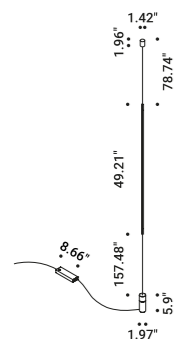

Floor-Suspension / Indirect / Indoor

Material Brass - Methacrylate
Finish **.03** Matt White **.04** Matt Black **.08** Brushed Brass

Note Floor luminaire with ceiling fixing. Adjustable along the vertical axis. Matt white rose. AISI 304 stainless steel suspension cable. Dimmer on the cable. Transparent cable. MASAI 2: version with power cable only and without driver.